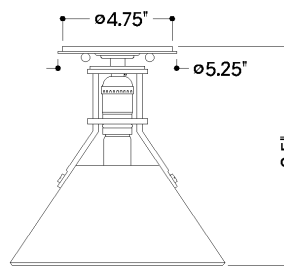

## DIMENSIONS / SPECS

Height: 11"  
Width/Diameter: 9.5"  
Canopy/Backplate: 5.25"  
Product Weight: 2lb  
Canopy/Backplate Shape: Round  
Sloped Ceiling Compatible: No  
Living Finish: No  
Uplight Only: No

Shade 1: Steel  
Shade 1 Top Width: 3.75"  
Shade 1 Bottom L/W: 0" / 9.5"  
Shade 1 Height: 4.5"