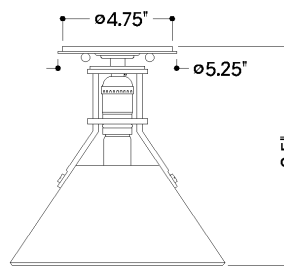

DIMENSIONS / SPECS

Height: 11"
Width/Diameter: 9.5"
Canopy/Backplate: 5.25"
Product Weight: 2lb
Canopy/Backplate Shape: Round
Sloped Ceiling Compatible: No
Living Finish: No
Uplight Only: No

Shade 1: Steel
Shade 1 Top Width: 3.75"
Shade 1 Bottom L/W: 0" / 9.5"
Shade 1 Height: 4.5"

ELECTRICAL

Bulb 1

Bulb Included: No
Socket: E26 Medium Base
Max Wattage: 60
Bulb Quantity: 1
Gem Box Required (2"x3"): No
Dark Sky: No

SHIPPING

Carton 1: 13" x 13" x 13"
Carton 1 Weight: 4lb
Shipping Method: Ground
Country of Origin: CN

FRONT

BOTTOM