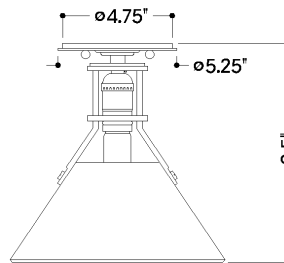

DIMENSIONS

Height: 11"
Width/Diameter: 9.5"
Canopy/Backplate: 5.25"
Product Weight: 2lb
Canopy/Backplate Shape: Round
Sloped Ceiling Compatible: No
Living Finish: No
Uplight Only: No

Shade

Shade 1: Steel
Shade 1 Top Width: 3.75"
Shade 1 Bottom L/W: 0" / 9.5"
Shade 1 Height: 4.5"

ELECTRICAL

Bulb 1

Bulb Included: No
Socket: E26 Medium Base
Max Wattage: 60
Bulb Quantity: 1
Gem Box Required (2"x3"): No
Dark Sky: No

SHIPPING

Carton 1: 13" x 13" x 13"
Carton 1 Weight: 4lb
Shipping Method: Ground
Country of Origin: CN

FRONT

BOTTOM