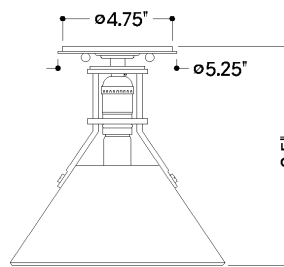

DIMENSIONS / SPECS

Height: 11"
Width/Diameter: 9.5"
Canopy/Backplate: 5.25"
Product Weight: 2lb
Canopy/Backplate Shape: Round
Sloped Ceiling Compatible: No
Living Finish: No
Uplight Only: No

Shade 1: Steel
Shade 1 Top Width: 3.75"
Shade 1 Bottom L/W: 0" / 9.5"
Shade 1 Height: 4.5"

ELECTRICAL

Bulb 1
Bulb Included: No
Socket: E26 Medium Base
Bulb Type: T10-5.5
Max Wattage: 60
Bulb Quantity: 1
Gem Box Required (2"x3"): No
Dark Sky: No

SHIPPING

Carton 1: 13" x 13" x 13"
Carton 1 Weight: 4lb
Shipping Method: Ground
Country of Origin: CN

FRONT

BOTTOM