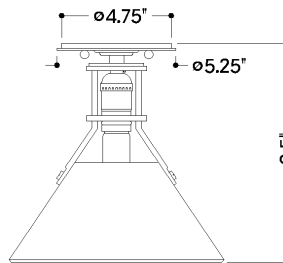

DIMENSIONS

Height: 11"

Width/Diameter: 9.5"

Canopy/Backplate: 5.25"

Product Weight: 2lb

Canopy/Backplate Shape: Round

Sloped Ceiling Compatible: No

Living Finish: No

Uplight Only: No

Shade

Shade 1: Steel

Shade 1 Top Width: 3.75"

Shade 1 Bottom L/W: 0" / 9.5"

Shade 1 Height: 4.5"

ELECTRICAL

Bulb 1

Bulb Included: No

Socket: E26 Medium Base

Bulb Type: T10-5.5

Max Wattage: 60

Bulb Quantity: 1

Gem Box Required (2"x3"): No

Dark Sky: No

FRONT

BOTTOM

SHIPPING

Carton 1: 13" x 13" x 13"

Carton 1 Weight: 4lb

Shipping Method: Ground

Country of Origin: CN