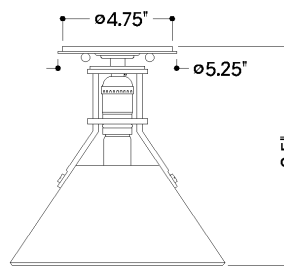

DIMENSIONS / SPECS

Height: 11"
Width/Diameter: 9.5"
Canopy/Backplate: 5.25"
Product Weight: 2lb
Canopy/Backplate Shape: Round
Sloped Ceiling Compatible: No
Living Finish: No
Uplight Only: No

Shade 1: Steel
Shade 1 Top Width: 3.75"
Shade 1 Bottom L/W: 0" / 9.5"
Shade 1 Height: 4.5"

ELECTRICAL

Bulb 1

Bulb Included: No
Socket: E26 Medium Base
Bulb Type: T10-5.5
Max Wattage: 60
Bulb Quantity: 1
Gem Box Required (2"x3"): No
Dark Sky: No

SHIPPING

Carton 1: 13" x 13" x 13"
Carton 1 Weight: 4lb
Shipping Method: Ground
Country of Origin: CN

FRONT

BOTTOM