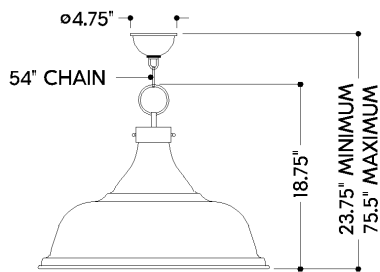

METAL NO.1

MDS900-ADB

FINISHES

AGED BRASS/DISTRESSED BRONZE

DIMENSIONS / SPECS

Height: 16"
Width/Diameter: 18"
Canopy/Backplate: 4.75"
Product Weight: 13.2lb
Canopy/Backplate Shape: Round
Sloped Ceiling Compatible: No
Living Finish: No
Uplight Only: No

Shade 1: Steel

ELECTRICAL

Bulb 1

Bulb Included: No
Socket: E26 Medium Base
Bulb Type: A19
Max Wattage: 75
Bulb Quantity: 3
Gem Box Required (2"x3"): No
Dark Sky: No

SHIPPING

Carton 1: 22" x 20" x 22"
Carton 1 Weight: 17lb
Shipping Method: Ground
Country of Origin: CN

FRONT

BOTTOM