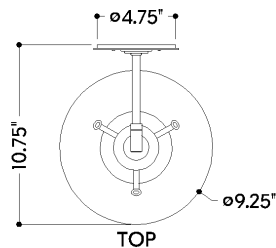

METAL NO. 2

MDS950-AGB

Exposed hardware adds a touch of industrial chic to a timeless cone shade silhouette. Go for a crisp monochromatic look with the allover Polished Nickel or Aged Brass finish or pair the Aged Brass hardware with a Distressed Bronze shade. The portable sconce features an adjustable arm and braided cord. Part of our Mark D. Sikes collection.

FINISHES

AGED BRASS

DIMENSIONS / SPECS

Height: 66"
Width/Diameter: 66"
Length: 66"
Minimum Height: 66"
Maximum Height: 66"
Canopy/Backplate: 5.25"
Hanging Type: 108" Premium Composite Cord
Product Weight: 66lb
Extension: 66"
Top to Center: 66"
Canopy/Backplate Shape: Round
Sloped Ceiling Compatible: No
Living Finish: Yes
Uplight Only: Yes
Min Extension: 66"
Max Extension: 66"

Shade 1: Steel
Shade 1 Finish: Aged Brass
Shade 1 Bottom L/W: 0" / 9.5"

ELECTRICAL

Bulb 1

Bulb Included: No
Socket: E26 Medium Base
Bulb Type: T10-5.5
Max Wattage: 60
Bulb Quantity: 1
Wire Length: 500mm
Cord Type: ! New Cord Type
Dimmer Type: Incandescent
Switch Type: ON/OFF STOMP SWITCH
Gem Box Required (2"x3"): Yes
Dark Sky: Yes
CRI: 66
Color Temp.: 66k
Lumens: 66
Title 24: Yes
Field Serviceable: No

Battery

Battery Powered: Yes
Battery Included: Yes
Battery Life: ! New Battery Life !

SHIPPING

Carton 1: 15" x 15" x 13"
Carton 1 Weight: 5lb
Shipping Method: Ground
Country of Origin: CN

HUDSON VALLEY
LIGHTING GROUP