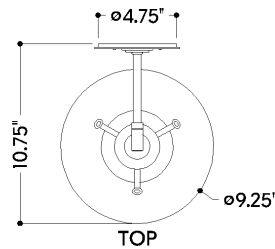

METAL NO. 2

MDS950-AGB

Exposed hardware adds a touch of industrial chic to a timeless cone shade silhouette. Go for a crisp monochromatic look with the allover Polished Nickel or Aged Brass finish or pair the Aged Brass hardware with a Distressed Bronze shade. The portable sconce features an adjustable arm and braided cord. Part of our Mark D. Sikes collection.

FINISHES

AGED BRASS

DIMENSIONS

Height: 66"
Width/Diameter: 66"
Length: 66"
Minimum Height: 66"
Maximum Height: 66"
Canopy/Backplate: 5.25"
Hanging Type: 108" Premium Composite Cord
Product Weight: 66lb
Extension: 66"
Top to Center: 66"
Canopy/Backplate Shape: Round
Sloped Ceiling Compatible: No
Living Finish: Yes
Uplight Only: Yes

Shade

Shade 1: Steel
Shade 1 Finish: Aged Brass
Shade 1 Bottom L/W: 0" / 9.5"

ELECTRICAL

Bulb 1

Bulb Included: No
Socket: E26 Medium Base
Bulb Type: T10-5.5
Max Wattage: 60
Bulb Quantity: 1
Wire Length: 500mm
Cord Type: ! New Cord Type
Dimmer Type: Incandescent
Switch Type: ON/OFF STOMP SWITCH
Gem Box Required (2"x3"): Yes
Dark Sky: Yes
CRI: 66
Color Temp.: 66k
Lumens: 66
Title 24: Yes
Field Serviceable: No

Battery

Battery Powered: Yes
Battery Included: Yes
Battery Life: ! New Battery Life !