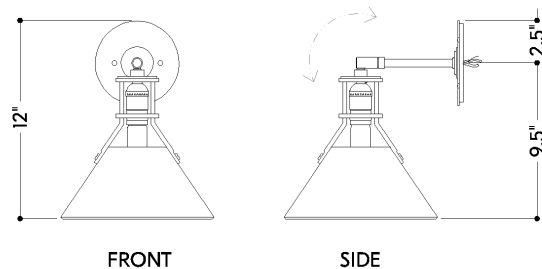

METAL NO. 2

MDS950-AGB

Exposed hardware adds a touch of industrial chic to a timeless cone shade silhouette. Go for a crisp monochromatic look with the allover Polished Nickel or Aged Brass finish or pair the Aged Brass hardware with a Distressed Bronze shade. The portable sconce features an adjustable arm and braided cord. Part of our Mark D. Sikes collection.

FINISHES

AGED BRASS

DIMENSIONS

Height: 66"
Width/Diameter: 66"
Length: 66"
Minimum Height: 66"
Maximum Height: 66"
Canopy/Backplate: 5.25"
Hanging Type: 108" Premium Composite Cord
Product Weight: 66lb
Extension: 66"
Top to Center: 66"
Canopy/Backplate Shape: Round
Sloped Ceiling Compatible: No
Living Finish: Yes
Uplight Only: Yes

Shade

Shade 1: Steel
Shade 1 Finish: Aged Brass
Shade 1 Bottom L/W: 0" / 9.5"

ELECTRICAL

Bulb 1

Bulb Included: No
Socket: E26 Medium Base
Bulb Type: T10-5.5
Max Wattage: 60
Bulb Quantity: 1
Wire Length: 500mm
Cord Type: ! New Cord Type
Dimmer Type: Incandescent
Switch Type: ON/OFF STOMP SWITCH
Gem Box Required (2"x3"): Yes
Dark Sky: Yes
CRI: 66
Color Temp.: 66k
Lumens: 66
Title 24: Yes
Field Serviceable: No

Battery

Battery Powered: Yes
Battery Included: Yes
Battery Life: ! New Battery Life !