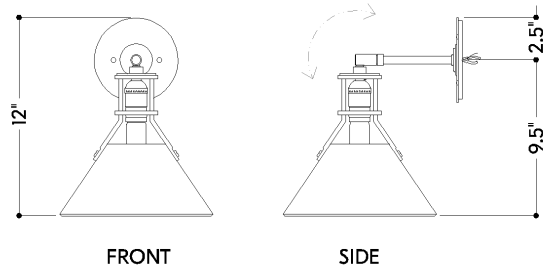

METAL NO. 2

MDS950-AGB

Exposed hardware adds a touch of industrial chic to a timeless cone shade silhouette. Go for a crisp monochromatic look with the allover Polished Nickel or Aged Brass finish or pair the Aged Brass hardware with a Distressed Bronze shade. The portable sconce features an adjustable arm and braided cord. Part of our Mark D. Sikes collection.

FINISHES

AGED BRASS

DIMENSIONS / SPECS

Height: 66"
Width/Diameter: 66"
Length: 66"
Minimum Height: 66"
Maximum Height: 66"
Canopy/Backplate: 5.25"
Hanging Type: 108" Premium Composite Cord
Product Weight: 66lb
Extension: 66"
Top to Center: 66"
Canopy/Backplate Shape: Round
Sloped Ceiling Compatible: No
Living Finish: Yes
Uplight Only: Yes
Min Extension: 66"
Max Extension: 66"

Shade 1: Steel
Shade 1 Finish: Aged Brass
Shade 1 Bottom L/W: 0" / 9.5"

ELECTRICAL

Bulb 1

Bulb Included: No
Socket: E26 Medium Base
Bulb Type: T10-5.5
Max Wattage: 60
Bulb Quantity: 1
Wire Length: 500mm
Cord Type: ! New Cord Type
Dimmer Type: Incandescent
Switch Type: ON/OFF STOMP SWITCH
Gem Box Required (2"x3"): Yes
Dark Sky: Yes
CRI: 66
Color Temp.: 66k
Lumens: 66
Title 24: Yes
Field Serviceable: No

Battery

Battery Powered: Yes
Battery Included: Yes
Battery Life: ! New Battery Life !

SHIPPING

Carton 1: 15" x 15" x 13"
Carton 1 Weight: 5lb
Shipping Method: Ground
Country of Origin: CN

HUDSON VALLEY
LIGHTING GROUP