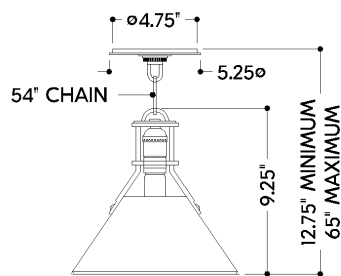

FINISHES

AGED BRASS/DISTRESSED BRONZE

DIMENSIONS / SPECS

Height: 9.25"
Width/Diameter: 9.5"
Canopy/Backplate: 5"
Product Weight: 4.18lb
Canopy/Backplate Shape: Round
Sloped Ceiling Compatible: No
Living Finish: No
Uplight Only: No

Shade 1: Brass
Shade 1 Finish: Distressed Bronze
Shade 1 Bottom L/W: 0" / 9.5"

ELECTRICAL

Bulb 1
Bulb Included: No
Socket: E26 Medium Base
Bulb Type: T10-5.5
Max Wattage: 60
Bulb Quantity: 1
Gem Box Required (2"x3"): No
Dark Sky: No

SHIPPING

Carton 1: 13" x 13" x 13"
Carton 1 Weight: 6lb
Shipping Method: Ground
Country of Origin: CN

FRONT

BOTTOM