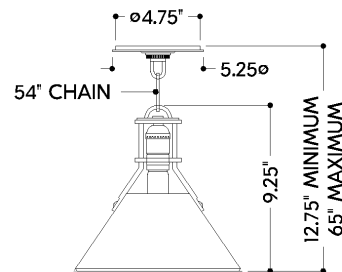

FINISHES

AGED BRASS/DISTRESSED BRONZE

DIMENSIONS

Height: 9.25"
Width/Diameter: 9.5"
Canopy/Backplate: 5"
Product Weight: 4.18lb
Canopy/Backplate Shape: Round
Sloped Ceiling Compatible: No
Living Finish: No
Uplight Only: No

Shade

Shade 1: Brass
Shade 1 Finish: Distressed Bronze
Shade 1 Bottom L/W: 0" / 9.5"

ELECTRICAL

Bulb 1

Bulb Included: No
Socket: E26 Medium Base
Bulb Type: T10-5.5
Max Wattage: 60
Bulb Quantity: 1
Gem Box Required (2"x3"): No
Dark Sky: No

SHIPPING

Carton 1: 13" x 13" x 13"
Carton 1 Weight: 6lb
Shipping Method: Ground
Country of Origin: CN

FRONT

BOTTOM