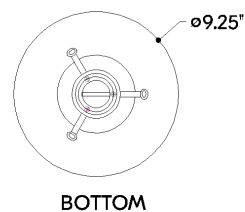

METAL NO. 2

MDS951-AGB

Exposed hardware adds a touch of industrial chic to a timeless cone shade silhouette. Go for a crisp monochromatic look with the allover Polished Nickel or Aged Brass finish or pair the Aged Brass hardware with a Distressed Bronze shade. The portable sconce features an adjustable arm and braided cord. Part of our Mark D. Sikes collection.

FINISHES

AGED BRASS

DIMENSIONS

Height: 66"
Width/Diameter: 66"
Length: 66"
Minimum Height: 66"
Maximum Height: 66"
Canopy/Backplate: 5.25"
Hanging Type: 108" Premium Composite Cord
Product Weight: 66lb
Extension: 66"
Top to Center: 66"
Canopy/Backplate Shape: Round
Sloped Ceiling Compatible: No
Living Finish: Yes
Uplight Only: Yes

Shade

Shade 1: Steel
Shade 1 Finish: Aged Brass
Shade 1 Bottom L/W: 0" / 9.5"

ELECTRICAL

Bulb 1

Bulb Included: No
Socket: E26 Medium Base
Bulb Type: T10-5.5
Max Wattage: 60
Bulb Quantity: 1
Wire Length: 500mm
Cord Type: ! New Cord Type
Dimmer Type: Incandescent
Switch Type: ON/OFF STOMP SWITCH
Gem Box Required (2"x3"): Yes
Dark Sky: Yes
CRI: 66
Color Temp.: 66k
Lumens: 66
Title 24: Yes
Field Serviceable: No

Battery

Battery Powered: Yes
Battery Included: Yes
Battery Life: ! New Battery Life !