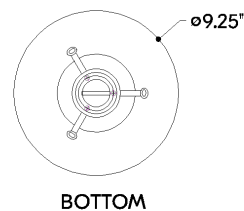

FINISHES

AGED BRASS

DIMENSIONS / SPECS

Height: 66"
Width/Diameter: 66"
Length: 66"
Minimum Height: 66"
Maximum Height: 66"
Canopy/Backplate: 5.25"
Hanging Type: 108" Premium Composite Cord
Product Weight: 66lb
Extension: 66"
Top to Center: 66"
Canopy/Backplate Shape: Round
Sloped Ceiling Compatible: No
Living Finish: Yes
Uplight Only: Yes
Min Extension: 66"
Max Extension: 66"

Shade 1: Steel
Shade 1 Finish: Aged Brass
Shade 1 Bottom L/W: 0" / 9.5"

ELECTRICAL

Bulb 1

Bulb Included: No
Socket: E26 Medium Base
Bulb Type: T10-5.5
Max Wattage: 60
Bulb Quantity: 1
Wire Length: 500mm
Cord Type: ! New Cord Type
Dimmer Type: Incandescent
Switch Type: ON/OFF STOMP SWITCH
Gem Box Required (2"x3"): Yes
Dark Sky: Yes
CRI: 66
Color Temp.: 66k
Lumens: 66
Title 24: Yes
Field Serviceable: No

Battery

Battery Powered: Yes
Battery Included: Yes
Battery Life: ! New Battery Life !

SHIPPING

Carton 1: 13" x 13" x 13"
Carton 1 Weight: 6lb
Shipping Method: Ground
Country of Origin: CN

HUDSON VALLEY
LIGHTING GROUP