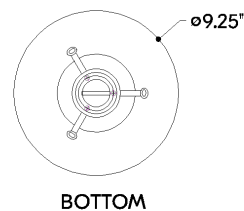

METAL NO. 2

MDS951-AGB

Exposed hardware adds a touch of industrial chic to a timeless cone shade silhouette. Go for a crisp monochromatic look with the allover Polished Nickel or Aged Brass finish or pair the Aged Brass hardware with a Distressed Bronze shade. The portable sconce features an adjustable arm and braided cord. Part of our Mark D. Sikes collection.

FINISHES

AGED BRASS

DIMENSIONS / SPECS

Height: 66"
Width/Diameter: 66"
Length: 66"
Minimum Height: 66"
Maximum Height: 66"
Canopy/Backplate: 5.25"
Hanging Type: 108" Premium Composite Cord
Product Weight: 66lb
Extension: 66"
Top to Center: 66"
Canopy/Backplate Shape: Round
Sloped Ceiling Compatible: No
Living Finish: Yes
Uplight Only: Yes
Min Extension: 66"
Max Extension: 66"

Shade 1: Steel
Shade 1 Finish: Aged Brass
Shade 1 Bottom L/W: 0" / 9.5"

ELECTRICAL

Bulb 1

Bulb Included: No
Socket: E26 Medium Base
Bulb Type: T10-5.5
Max Wattage: 60
Bulb Quantity: 1
Wire Length: 500mm
Cord Type: ! New Cord Type
Dimmer Type: Incandescent
Switch Type: ON/OFF STOMP SWITCH
Gem Box Required (2"x3"): Yes
Dark Sky: Yes
CRI: 66
Color Temp.: 66k
Lumens: 66
Title 24: Yes
Field Serviceable: No

Battery

Battery Powered: Yes
Battery Included: Yes
Battery Life: ! New Battery Life !

SHIPPING

Carton 1: 13" x 13" x 13"
Carton 1 Weight: 6lb
Shipping Method: Ground
Country of Origin: CN

HUDSON VALLEY
LIGHTING GROUP