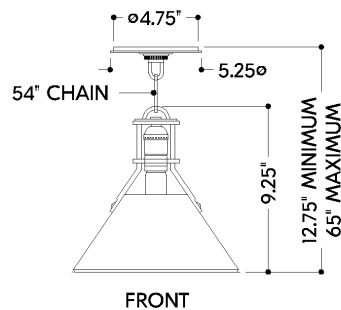

## DIMENSIONS / SPECS

Height: 66"  
Width/Diameter: 66"  
Length: 66"  
Minimum Height: 66"  
Maximum Height: 66"  
Canopy/Backplate: 5.25"  
Hanging Type: 108" Premium Composite Cord  
Product Weight: 66lb  
Extension: 66"  
Top to Center: 66"  
Canopy/Backplate Shape: Round  
Sloped Ceiling Compatible: No  
Living Finish: Yes  
Uplight Only: Yes  
Min Extension: 66"  
Max Extension: 66"

Shade 1: Steel  
Shade 1 Finish: Aged Brass  
Shade 1 Bottom L/W: 0" / 9.5"

### Bulb 1

Bulb Included: No  
Socket: E26 Medium Base  
Bulb Type: T10-5.5  
Max Wattage: 60  
Bulb Quantity: 1  
Wire Length: 500mm  
Cord Type: ! New Cord Type  
Dimmer Type: Incandescent  
Switch Type: ON/OFF STOMP SWITCH  
Gem Box Required (2"x3"): Yes  
Dark Sky: Yes  
CRI: 66  
Color Temp.: 66k  
Lumens: 66  
Title 24: Yes  
Field Serviceable: No

## SHIPPING

Carton 1: 13" x 13" x 13"  
Carton 1 Weight: 6lb  
Shipping Method: Ground  
Country of Origin: CN

HUDSON VALLEY  
LIGHTING GROUP