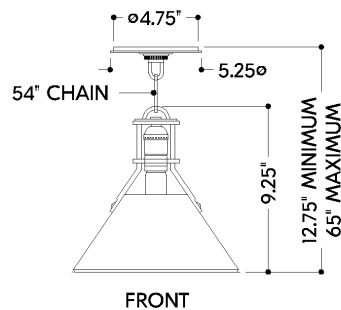

FINISHES

AGED BRASS

DIMENSIONS / SPECS

Height: 66"
Width/Diameter: 66"
Length: 66"
Minimum Height: 66"
Maximum Height: 66"
Canopy/Backplate: 5.25"
Hanging Type: 108" Premium Composite Cord
Product Weight: 66lb
Extension: 66"
Top to Center: 66"
Canopy/Backplate Shape: Round
Sloped Ceiling Compatible: No
Living Finish: Yes
Uplight Only: Yes
Min Extension: 66"
Max Extension: 66"

Shade 1: Steel
Shade 1 Finish: Aged Brass
Shade 1 Bottom L/W: 0" / 9.5"

ELECTRICAL

Bulb 1

Bulb Included: No
Socket: E26 Medium Base
Bulb Type: T10-5.5
Max Wattage: 60
Bulb Quantity: 1
Wire Length: 500mm
Cord Type: ! New Cord Type
Dimmer Type: Incandescent
Switch Type: ON/OFF STOMP SWITCH
Gem Box Required (2"x3"): Yes
Dark Sky: Yes
CRI: 66
Color Temp.: 66k
Lumens: 66
Title 24: Yes
Field Serviceable: No

Battery

Battery Powered: Yes
Battery Included: Yes
Battery Life: ! New Battery Life !

SHIPPING

Carton 1: 13" x 13" x 13"
Carton 1 Weight: 6lb
Shipping Method: Ground
Country of Origin: CN

HUDSON VALLEY
LIGHTING GROUP