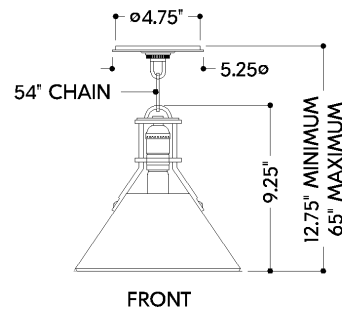

METAL NO. 2

MDS951-AGB

Exposed hardware adds a touch of industrial chic to a timeless cone shade silhouette. Go for a crisp monochromatic look with the allover Polished Nickel or Aged Brass finish or pair the Aged Brass hardware with a Distressed Bronze shade. The portable sconce features an adjustable arm and braided cord. Part of our Mark D. Sikes collection.

FINISHES

AGED BRASS

DIMENSIONS

Height: 66"
Width/Diameter: 66"
Length: 66"
Minimum Height: 66"
Maximum Height: 66"
Canopy/Backplate: 5.25"
Hanging Type: 108" Premium Composite Cord
Product Weight: 66lb
Extension: 66"
Top to Center: 66"
Canopy/Backplate Shape: Round
Sloped Ceiling Compatible: No
Living Finish: Yes
Uplight Only: Yes

Shade

Shade 1: Steel
Shade 1 Finish: Aged Brass
Shade 1 Bottom L/W: 0" / 9.5"

ELECTRICAL

Bulb 1

Bulb Included: No
Socket: E26 Medium Base
Bulb Type: T10-5.5
Max Wattage: 60
Bulb Quantity: 1
Wire Length: 500mm
Cord Type: ! New Cord Type
Dimmer Type: Incandescent
Switch Type: ON/OFF STOMP SWITCH
Gem Box Required (2"x3"): Yes
Dark Sky: Yes
CRI: 66
Color Temp.: 66k
Lumens: 66
Title 24: Yes
Field Serviceable: No

Battery

Battery Powered: Yes
Battery Included: Yes
Battery Life: ! New Battery Life !