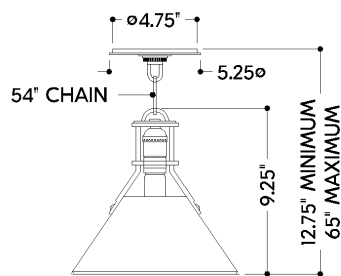

FINISHES

POLISHED NICKEL

DIMENSIONS / SPECS

Height: 9.25"
Width/Diameter: 9.5"
Canopy/Backplate: 5"
Product Weight: 4.18lb
Canopy/Backplate Shape: Round
Sloped Ceiling Compatible: No
Living Finish: No
Uplight Only: No

Shade 1: Steel
Shade 1 Finish: Polished Nickel
Shade 1 Bottom L/W: 0" / 9.5"

ELECTRICAL

Bulb 1
Bulb Included: No
Socket: E26 Medium Base
Bulb Type: T10-5.5
Max Wattage: 60
Bulb Quantity: 1
Gem Box Required (2"x3"): No
Dark Sky: No

SHIPPING

Carton 1: 13" x 13" x 13"
Carton 1 Weight: 6lb
Shipping Method: Ground
Country of Origin: CN

FRONT

BOTTOM