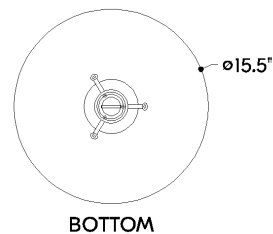

METAL NO. 2

MDS952-ADB

Exposed hardware adds a touch of industrial chic to a timeless cone shade silhouette. Go for a crisp monochromatic look with the allover Polished Nickel or Aged Brass finish or pair the Aged Brass hardware with a Distressed Bronze shade. The portable sconce features an adjustable arm and braided cord. Part of our Mark D. Sikes collection.

FINISHES

AGED BRASS/DISTRESSED BRONZE

DIMENSIONS

Height: 66"
Width/Diameter: 66"
Length: 66"
Minimum Height: 66"
Maximum Height: 66"
Canopy/Backplate: 5"
Hanging Type: 108" Premium Composite Cord
Product Weight: 66lb
Extension: 66"
Top to Center: 66"
Sloped Ceiling Compatible: No
Living Finish: Yes
Uplight Only: Yes

Shade

Shade 1: Steel
Shade 1 Finish: Distressed Bronze
Shade 1 Bottom L/W: 0" / 16"

ELECTRICAL

Bulb 1

Bulb Included: No
Socket: E26 Medium Base
Bulb Type: T10-8.5
Max Wattage: 75
Bulb Quantity: 1
Wire Length: 500mm
Cord Type: ! New Cord Type
Dimmer Type: Incandescent
Switch Type: ON/OFF STOMP SWITCH
Gem Box Required (2"x3"): Yes
Dark Sky: Yes
CRI: 66
Color Temp.: 66k
Lumens: 66
Title 24: Yes
Field Serviceable: No

Battery

Battery Powered: Yes
Battery Included: Yes
Battery Life: ! New Battery Life !