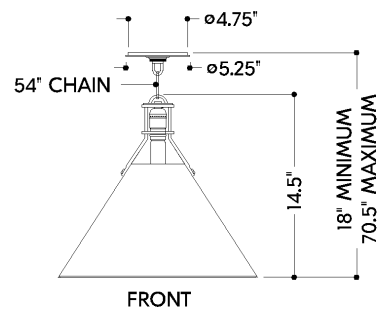

METAL NO. 2

MDS952-ADB

Exposed hardware adds a touch of industrial chic to a timeless cone shade silhouette. Go for a crisp monochromatic look with the allover Polished Nickel or Aged Brass finish or pair the Aged Brass hardware with a Distressed Bronze shade. The portable sconce features an adjustable arm and braided cord. Part of our Mark D. Sikes collection.

FINISHES

AGED BRASS/DISTRESSED BRONZE

DIMENSIONS

Height: 66"
Width/Diameter: 66"
Length: 66"
Minimum Height: 66"
Maximum Height: 66"
Canopy/Backplate: 5"
Hanging Type: 108" Premium Composite Cord
Product Weight: 66lb
Extension: 66"
Top to Center: 66"
Sloped Ceiling Compatible: No
Living Finish: Yes
Uplight Only: Yes

Shade

Shade 1: Steel
Shade 1 Finish: Distressed Bronze
Shade 1 Bottom L/W: 0" / 16"

ELECTRICAL

Bulb 1

Bulb Included: No
Socket: E26 Medium Base
Bulb Type: T10-8.5
Max Wattage: 75
Bulb Quantity: 1
Wire Length: 500mm
Cord Type: ! New Cord Type
Dimmer Type: Incandescent
Switch Type: ON/OFF STOMP SWITCH
Gem Box Required (2"x3"): Yes
Dark Sky: Yes
CRI: 66
Color Temp.: 66k
Lumens: 66
Title 24: Yes
Field Serviceable: No

Battery

Battery Powered: Yes
Battery Included: Yes
Battery Life: ! New Battery Life !