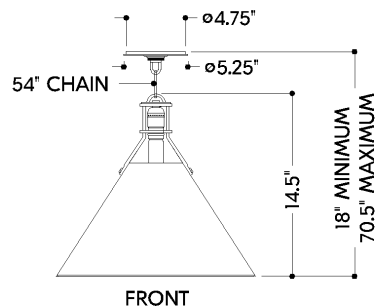

FINISHES

AGED BRASS

DIMENSIONS / SPECS

Height: 66"
Width/Diameter: 66"
Length: 66"
Minimum Height: 66"
Maximum Height: 66"
Canopy/Backplate: 5.25"
Hanging Type: 108" Premium Composite Cord
Product Weight: 66lb
Extension: 66"
Top to Center: 66"
Canopy/Backplate Shape: Round
Sloped Ceiling Compatible: No
Living Finish: Yes
Uplight Only: Yes
Min Extension: 66"
Max Extension: 66"

Shade 1: Steel
Shade 1 Finish: Aged Brass
Shade 1 Bottom L/W: 0" / 16"

ELECTRICAL

Bulb 1

Bulb Included: No
Socket: E26 Medium Base
Bulb Type: T10-8.5
Max Wattage: 75
Bulb Quantity: 1
Wire Length: 500mm
Cord Type: ! New Cord Type
Dimmer Type: Incandescent
Switch Type: ON/OFF STOMP SWITCH
Gem Box Required (2"x3"): Yes
Dark Sky: Yes
CRI: 66
Color Temp.: 66k
Lumens: 66
Title 24: Yes
Field Serviceable: No

Battery

Battery Powered: Yes
Battery Included: Yes
Battery Life: ! New Battery Life !

SHIPPING

Carton 1: 25" x 25" x 17"
Carton 1 Weight: 12lb
Shipping Method: Ground
Country of Origin: CN

HUDSON VALLEY
LIGHTING GROUP