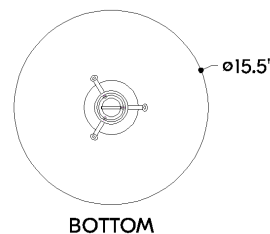

FINISHES

AGED BRASS

DIMENSIONS / SPECS

Height: 66"
Width/Diameter: 66"
Length: 66"
Minimum Height: 66"
Maximum Height: 66"
Canopy/Backplate: 5.25"
Hanging Type: 108" Premium Composite Cord
Product Weight: 66lb
Extension: 66"
Top to Center: 66"
Canopy/Backplate Shape: Round
Sloped Ceiling Compatible: No
Living Finish: Yes
Uplight Only: Yes
Min Extension: 66"
Max Extension: 66"

Shade 1: Steel
Shade 1 Finish: Aged Brass
Shade 1 Bottom L/W: 0" / 16"

ELECTRICAL

Bulb 1

Bulb Included: No
Socket: E26 Medium Base
Bulb Type: T10-8.5
Max Wattage: 75
Bulb Quantity: 1
Wire Length: 500mm
Cord Type: ! New Cord Type
Dimmer Type: Incandescent
Switch Type: ON/OFF STOMP SWITCH
Gem Box Required (2"x3"): Yes
Dark Sky: Yes
CRI: 66
Color Temp.: 66k
Lumens: 66
Title 24: Yes
Field Serviceable: No

Battery

Battery Powered: Yes
Battery Included: Yes
Battery Life: ! New Battery Life !

SHIPPING

Carton 1: 25" x 25" x 17"
Carton 1 Weight: 12lb
Shipping Method: Ground
Country of Origin: CN

HUDSON VALLEY
LIGHTING GROUP