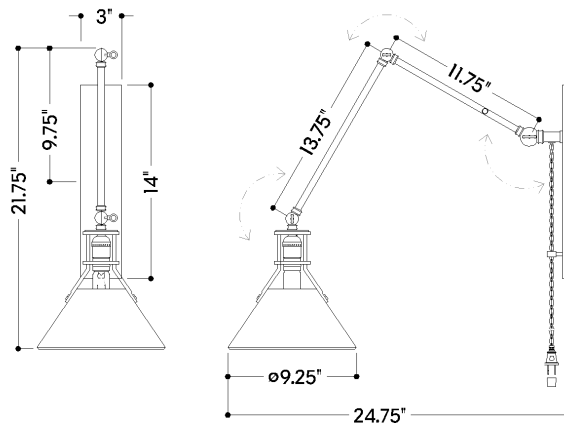

FINISHES

AGED BRASS

DIMENSIONS

Height: 66"
Width/Diameter: 66"
Length: 66"
Minimum Height: 66"
Maximum Height: 66"
Hanging Type: 108" Premium Composite Cord
Product Weight: 66lb
Extension: 66"
Top to Center: 66"
Canopy/Backplate Shape: Rectangle
Sloped Ceiling Compatible: No
Living Finish: Yes
Uplight Only: Yes

Shade

Shade 1: Steel
Shade 1 Finish: Aged Brass
Shade 1 Bottom L/W: 0" / 9.5"
Shade 1 Height: 4.375"

ELECTRICAL

Bulb 1

Bulb Included: No
Socket: E26 Medium Base
Bulb Type: T10-5.5
Max Wattage: 60
Bulb Quantity: 1
Wire Length: 500mm
Cord Type: ! New Cord Type
Dimmer Type: Incandescent
Switch Type: ON/OFF STOMP SWITCH
Gem Box Required (2"x3"): Yes
Dark Sky: Yes
CRI: 66
Color Temp.: 66k
Lumens: 66
Title 24: Yes
Field Serviceable: No

Battery

Battery Powered: Yes
Battery Included: Yes
Battery Life: ! New Battery Life !

FRONT

SIDE

METAL NO. 2

MDS953-AGB

SHIPPING

Carton 1: 23" x 21" x 13"

Carton 1 Weight: 11lb

Shipping Method: Ground

Country of Origin: CN