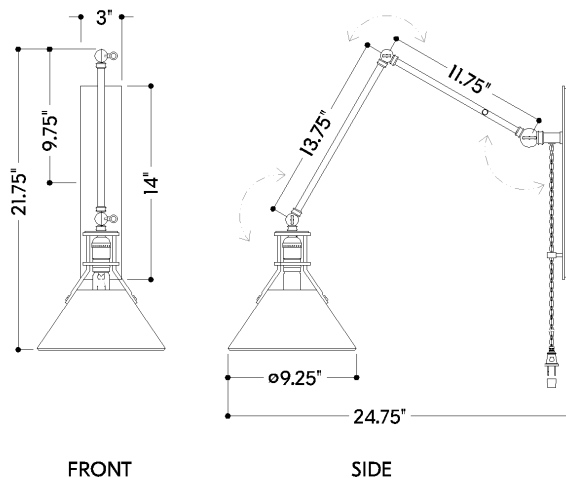

FINISHES

AGED BRASS

DIMENSIONS / SPECS

Height: 66"
Width/Diameter: 66"
Length: 66"
Minimum Height: 66"
Maximum Height: 66"
Hanging Type: 108" Premium Composite Cord
Product Weight: 66lb
Extension: 66"
Top to Center: 66"
Canopy/Backplate Shape: Rectangle
Sloped Ceiling Compatible: No
Living Finish: Yes
Uplight Only: Yes
Min Extension: 66"
Max Extension: 66"

Shade 1: Steel
Shade 1 Finish: Aged Brass
Shade 1 Bottom L/W: 0" / 9.5"
Shade 1 Height: 4.375"

ELECTRICAL

Bulb 1

Bulb Included: No
Socket: E26 Medium Base
Bulb Type: T10-5.5
Max Wattage: 60
Bulb Quantity: 1
Wire Length: 500mm
Cord Type: ! New Cord Type
Dimmer Type: Incandescent
Switch Type: ON/OFF STOMP SWITCH
Gem Box Required (2"x3"): Yes
Dark Sky: Yes
CRI: 66
Color Temp.: 66k
Lumens: 66
Title 24: Yes
Field Serviceable: No

Battery

Battery Powered: Yes
Battery Included: Yes
Battery Life: ! New Battery Life !

SHIPPING

Carton 1: 23" x 21" x 13"
Carton 1 Weight: 11lb
Shipping Method: Ground
Country of Origin: CN

HUDSON VALLEY
LIGHTING GROUP