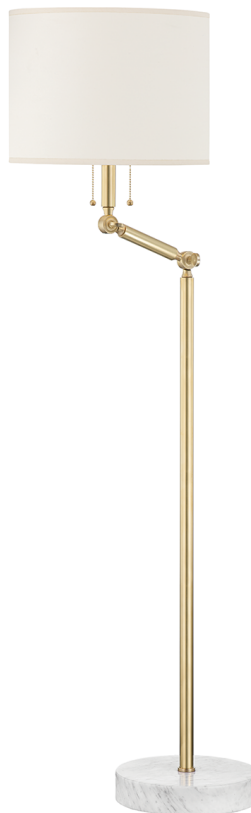

ESSEX

MDSL151-AGB

Transformative in nature, Essex is designed with function at its core. Anchored by a chic marble base, the lamp acts like a swing-arm style articulating to move where needed. Available as a table lamp or floor lamp in two finishes.

*Due to the one-of-a-kind nature of the medium, exact colors and patterns may vary slightly from the image shown.

FINISHES

AGED BRASS

DIMENSIONS / SPECS

Height: 53"

Width/Diameter: 16"

Minimum Height: 53"

Maximum Height: 60"

Canopy/Backplate: 10.25"

Product Weight: 25lb

Extension: 19.25"

Canopy/Backplate Shape: Round

Sloped Ceiling Compatible: No

Living Finish: No

Uplight Only: No

Shade 1: Paper

Shade 1 Top Width: 14"

Shade 1 Bottom L/W: 0" / 14"

Shade 1 Height: 10"

ELECTRICAL

Bulb 1

Bulb Included: No

Socket: E26 Medium Base

Bulb Type: A19

Max Wattage: 75

Bulb Quantity: 2

Switch Type: Pull Chain on Socket with Plug

Gem Box Required (2"x3"): No

Dark Sky: No

SHIPPING

Carton 1: 44" x 25" x 15"

Carton 1 Weight: 29lb

Shipping Method: Ground

Country of Origin: CN