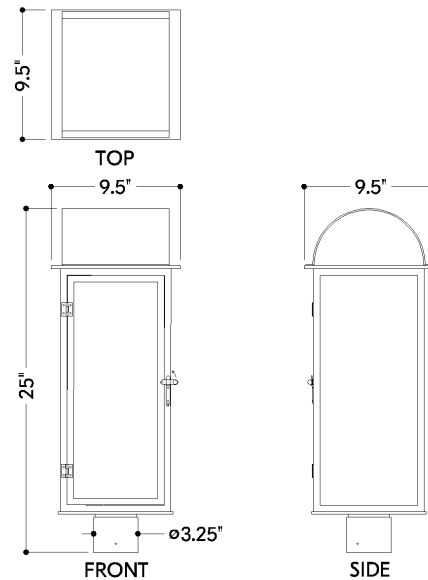

BOHEN

P2225-FRN/PBR

A modern reimagining of early American gas lanterns, Bohen features a sleek profile defined by clean lines and heritage details. Finished in Forged Iron with Patina Brass hardware, it has a rustic, yet refined presence that is particularly suited to traditional homes. Available in three sizes with a post, Bohen illuminates large entrances, front doors, and driveways with its timeless design.

FINISHES

FRENCH IRON w/ PATINA BRASS

Coastal Suitable Finish (EPM): No

DIMENSIONS

Height: 25"

Width/Diameter: 9.5"

Length: 9.5"

Canopy/Backplate: 3.25"

Product Weight: 9.26lb

Canopy/Backplate Shape: Round

Sloped Ceiling Compatible: No

Living Finish: No

Uplight Only: No

Shade

Shade 1: Glass

Shade 1 Finish: Clear

Shade 1 Top Width: 7.5"

Shade 1 Height: 17.25"

ELECTRICAL

Bulb 1

Bulb Included: No

Socket: E12 Candelabra Base

Bulb Type: B11

Max Wattage: 8

Bulb Quantity: 2

Bulb Included: No

Gem Box Required (2"x3"): No

Dark Sky: No

SHIPPING

Carton 1: 28" x 13" x 13"

Carton 1 Weight: 14lb

Shipping Method: Ground

Country of Origin: CN

HUDSON VALLEY
LIGHTING GROUP

| hvlgroup.com | 1.800.814.3993

REVISED 3.11.2022