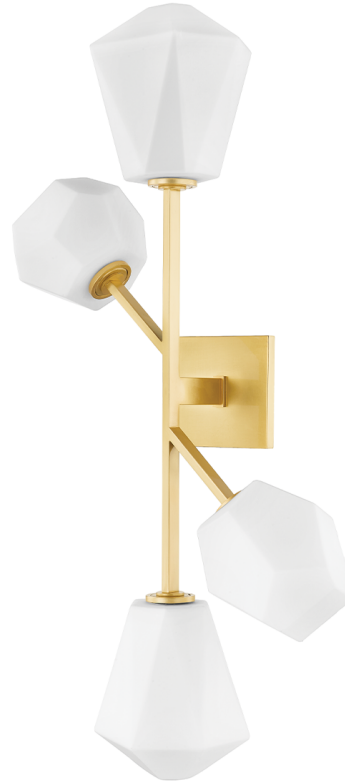

TRING

PI1894104-AGB

Tring's whimsical shade shape draws the eye and sparks the imagination. Gem-like, asymmetrical opal matte glass shades extend from sleek geometric metal work, creating stunning bursts of light when lit. A multifaceted work of art, Tring is available as a 4-light wall sconce, 1-light flush mount, or 13-light chandelier in Aged Brass or Polished Nickel.

FINISHES

AGED BRASS

DIMENSIONS

Height: 66"
Width/Diameter: 66"
Length: 66"
Minimum Height: 66"
Maximum Height: 66"
Hanging Type: 108" Premium Composite Cord
Product Weight: 66lb
Extension: 66"
Top to Center: 66"
Canopy/Backplate Shape: Square
Sloped Ceiling Compatible: No
Living Finish: Yes
Uplight Only: Yes

Shade

Shade 1: Glass
Shade 1 Top Width: 5.5"
Shade 1 Height: 5.75"

ELECTRICAL

Bulb 1

Bulb Included: No
Socket: G9
Bulb Type: G9 LED
Max Wattage: 4
Bulb Quantity: 4
Wire Length: 500mm
Cord Type: ! New Cord Type
Dimmer Type: Incandescent
Switch Type: ON/OFF STOMP SWITCH
Gem Box Required (2"x3"): Yes
Dark Sky: Yes
CRI: 66
Color Temp.: 66k
Lumens: 66
Title 24: Yes
Field Serviceable: No

Battery

Battery Powered: Yes
Battery Included: Yes
Battery Life: ! New Battery Life !

TRING

PI1894104-AGB

SHIPPING

Carton 1: 24" x 24" x 19"

Carton 1 Weight: 13lb

Shipping Method: Ground