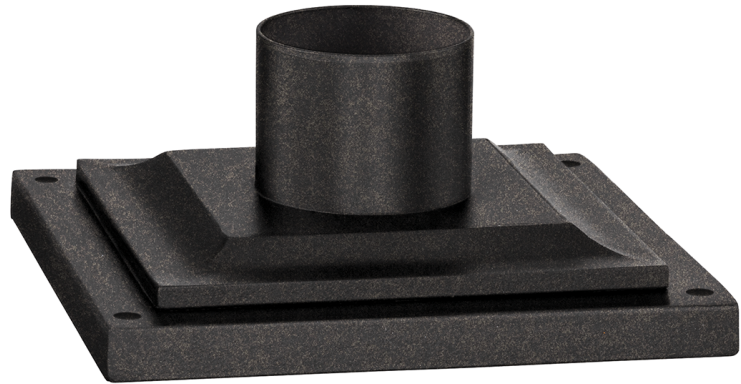

EXTERIOR ACCESSORY

PMB4941-FRN

FINISHES

FRENCH IRON

Coastal Suitable Finish (EPM): No

DIMENSIONS

Height: 4"

Width/Diameter: 8.5"

Length: 8.5"

Product Weight: 2lb

Sloped Ceiling Compatible: No

Living Finish: No

Uplight Only: No

Shade

ELECTRICAL

Bulb 1

Bulb Included: No

Max Wattage:

Bulb Quantity:

Bulb Included: No

Gem Box Required (2"x3"): No

Dark Sky: No

SHIPPING

Carton 1: 19" x 19" x 11"