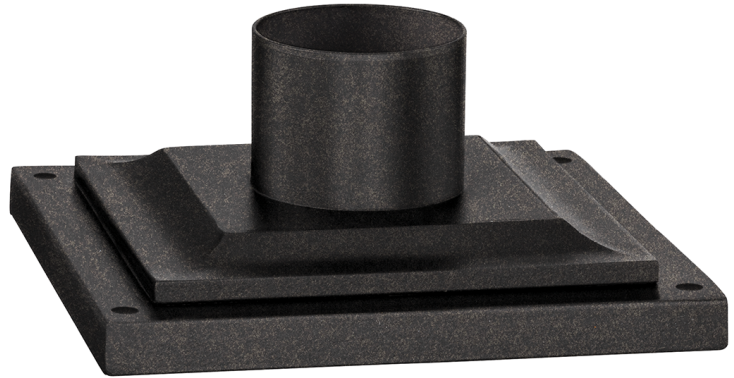

## DIMENSIONS / SPECS

Height: 4"

Width/Diameter: 8.5"

Length: 8.5"

Product Weight: 2lb

Sloped Ceiling Compatible: No

Living Finish: No

Uplight Only: No

### Bulb 1

Bulb Included: No

Max Wattage:

Bulb Quantity:

Gem Box Required (2"x3"): No

Dark Sky: No