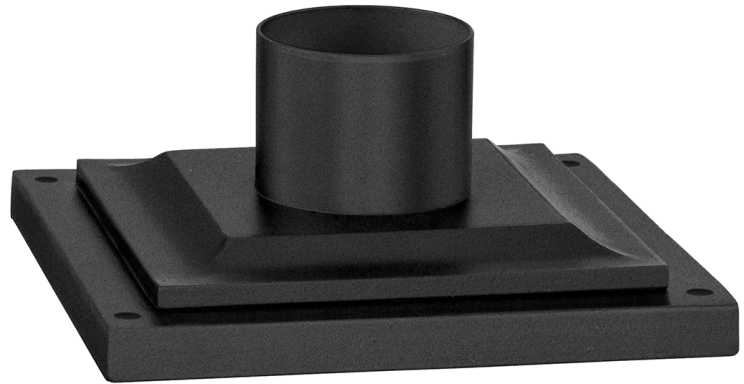

EXTERIOR ACCESSORY

PMB4941-TBK

FINISHES

TEXTURE BLACK

Coastal Suitable Finish (EPM): No

DIMENSIONS

Height: 4"

Width/Diameter: 8.5"

Length: 8.5"

Product Weight: 2lb

Sloped Ceiling Compatible: No

Living Finish: No

Uplight Only: No

Shade

ELECTRICAL

Bulb 1

Bulb Included: No

Max Wattage:

Bulb Quantity:

Bulb Included: No

Gem Box Required (2"x3"): No

Dark Sky: No

SHIPPING

Carton 1: 19" x 19" x 11"