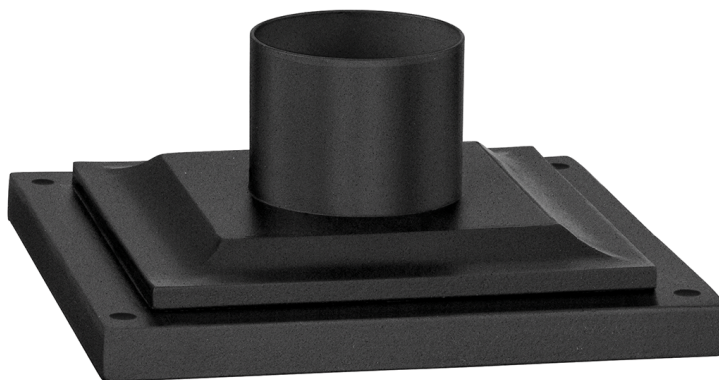

EXTERIOR ACCESSORY

PMB4941-TBK

FINISHES

TEXTURE BLACK

Coastal Suitable Finish (EPM): No

DIMENSIONS / SPECS

Height: 4"

Width/Diameter: 8.5"

Length: 8.5"

Product Weight: 2lb

Sloped Ceiling Compatible: No

Living Finish: No

Uplight Only: No

ELECTRICAL

Bulb 1

Bulb Included: No

Max Wattage:

Bulb Quantity:

Gem Box Required (2"x3"): No

Dark Sky: No

SHIPPING

Carton 1: 19" x 19" x 11"

Carton 1 Weight: 3lb

Shipping Method: Ground