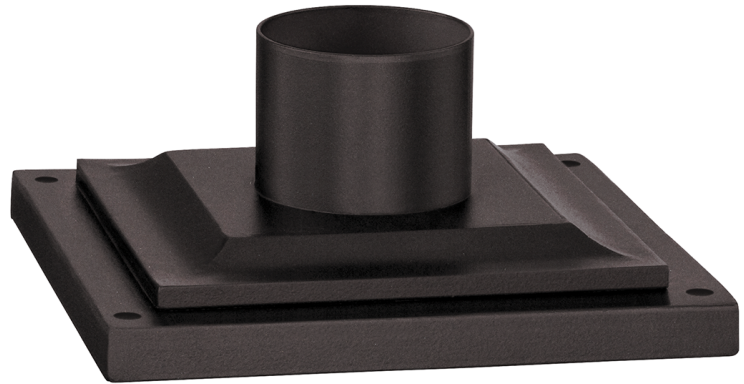

## DIMENSIONS

---

Height: 4"

Width/Diameter: 8.5"

Length: 8.5"

Product Weight: 2lb

Sloped Ceiling Compatible: No

Living Finish: No

### Bulb 1

Bulb Included: No

Max Wattage:

Bulb Quantity:

Bulb Included: No

Gem Box Required (2"x3"): No

Dark Sky: No