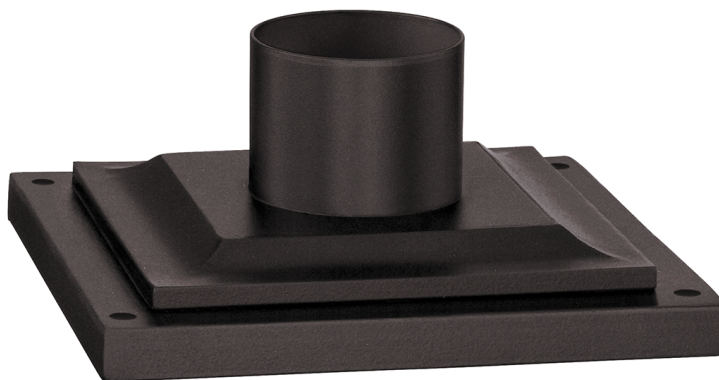

EXTERIOR ACCESSORY

PMB4941-TBZ

FINISHES

TEXTURED BRONZE

Coastal Suitable Finish (EPM): No

DIMENSIONS / SPECS

Height: 4"

Width/Diameter: 8.5"

Length: 8.5"

Product Weight: 2lb

Sloped Ceiling Compatible: No

Living Finish: No

Uplight Only: No

ELECTRICAL

Bulb 1

Bulb Included: No

Max Wattage:

Bulb Quantity:

Gem Box Required (2"x3"): No

Dark Sky: No

SHIPPING

Carton 1: 19" x 19" x 11"

Carton 1 Weight: 3lb

Shipping Method: Ground