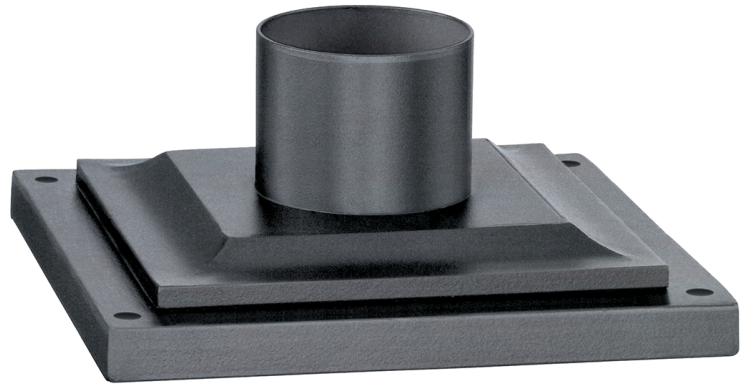

EXTERIOR ACCESSORY

PMB4941-WZN

FINISHES

WEATHERED ZINC

Coastal Suitable Finish (EPM): No

DIMENSIONS

Height: 4"

Width/Diameter: 8.5"

Length: 8.5"

Product Weight: 2lb

Sloped Ceiling Compatible: No

Living Finish: No

Uplight Only: No

Shade

ELECTRICAL

Bulb 1

Bulb Included: No

Max Wattage:

Bulb Quantity:

Bulb Included: No

Gem Box Required (2"x3"): No

Dark Sky: No

SHIPPING

Carton 1: 19" x 19" x 11"