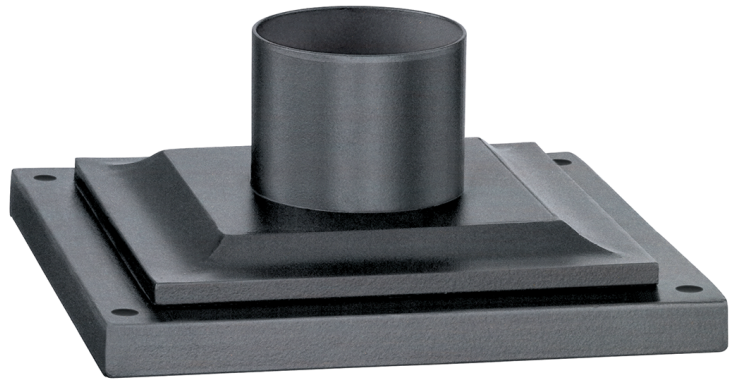

## DIMENSIONS / SPECS

Height: 4"

Width/Diameter: 8.5"

Length: 8.5"

Product Weight: 2lb

Sloped Ceiling Compatible: No

Living Finish: No

Uplight Only: No

### Bulb 1

Bulb Included: No

Max Wattage:

Bulb Quantity:

Gem Box Required (2"x3"): No

Dark Sky: No