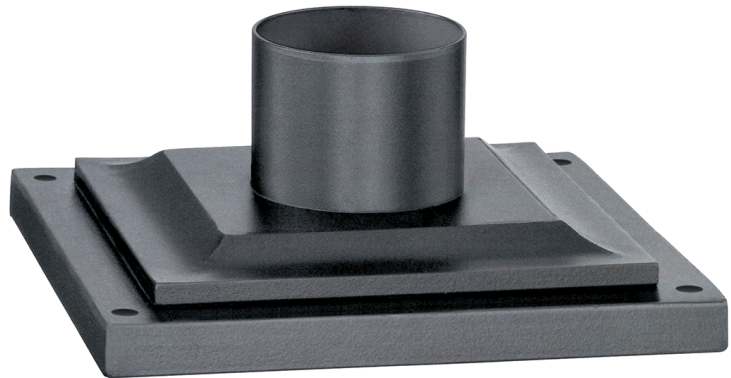

EXTERIOR ACCESSORY

PMB4941-WZN

FINISHES

WEATHERED ZINC

Coastal Suitable Finish (EPM): No

DIMENSIONS / SPECS

Height: 4"

Width/Diameter: 8.5"

Length: 8.5"

Product Weight: 2lb

Sloped Ceiling Compatible: No

Living Finish: No

Uplight Only: No

ELECTRICAL

Bulb 1

Bulb Included: No

Max Wattage:

Bulb Quantity:

Gem Box Required (2"x3"): No

Dark Sky: No

SHIPPING

Carton 1: 19" x 19" x 11"

Carton 1 Weight: 3lb

Shipping Method: Ground