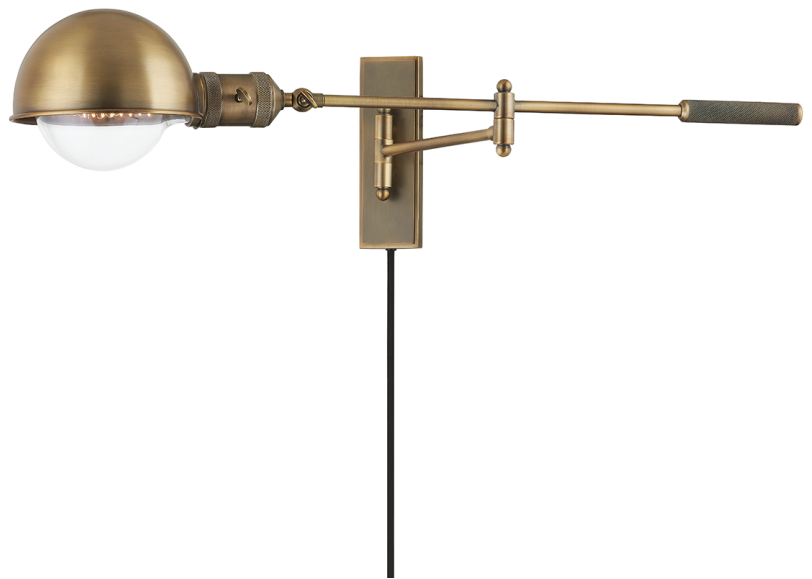

# CANNON

PTL1108-PBR

A dome-shaped Patina Brass shade at the end of a long, slender arm with exposed hardware give Cannon its retro industrial vibe. High-end details like the intricate knurling on the handle and socket add an air of sophistication. Both the arm and lamp angles are fully adjustable, making this slim-profile, plug-in sconce perfect for spaces that could benefit from customized lighting.

## FINISHES

PATINA BRASS (PBR)

## DIMENSIONS

Height: 8.25"

Width/Diameter: 30.75"

Canopy/Backplate: 0"

Hanging Type:

Product Weight: 4.2lb

## GLASS

Attachment:

Glass 1: Metal

Glass 2: