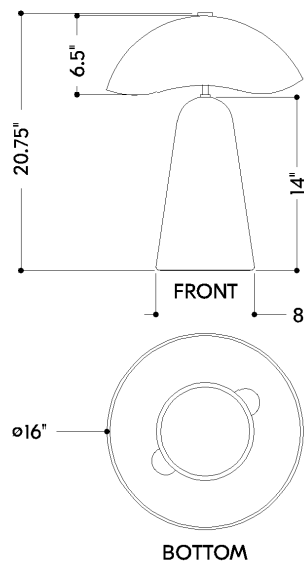

SOLOMA

PTL1222-PBR/CAE

A play on Toni Morrison's novel 'Song of Solomon', Soloma embodies the diverse potential of a single material. Crafted entirely from Artisan White ceramic, this sculptural table lamp features a distinctive dome-shaped shade with an irregular edge. Inspired by the spirituality of the color white, Nash wanted there to be a sacredness to this lamp's design. Its sculptural simplicity exudes a quiet power. Part of our Loft and Thought collection.

*Due to the one-of-a-kind nature of the medium, exact colors and patterns may vary slightly from the image shown.

FINISHES

Patina Brass/Ceramic Artisan White
Coastal Suitable Finish (EPM): No

DIMENSIONS

Height: 20.75"
Width/Diameter: 16"
Canopy/Backplate: 8"
Product Weight: 26.4lb
Canopy/Backplate Shape: Round
Sloped Ceiling Compatible: No
Living Finish: No
Uplight Only: No

Shade

Shade 1: Ceramic
Shade 1 Bottom L/W: 0" / 16"
Shade 1 Height: 6.5"

ELECTRICAL

Bulb 1

Bulb Included: No
Socket: E26 Medium Base
Bulb Type: A19
Max Wattage: 15
Bulb Quantity: 2
Bulb Included: No
Cord Type: SPT-2 BLACK FABRIC
Switch Type: ON/OFF SWITCH ON CORD
Gem Box Required (2"x3"): No
Dark Sky: No

SHIPPING

Carton 1: 23" x 18" x 22"
Carton 1 Weight: 37lb
Shipping Method: Ground
Country of Origin: PH

HUDSON VALLEY LIGHTING GROUP | hvlgroup.com | 1.800.814.3993

REVISED 3.11.2022