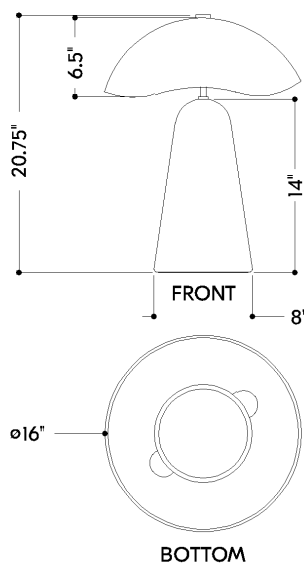

## DIMENSIONS / SPECS

Height: 20.75"  
Width/Diameter: 16"  
Canopy/Backplate: 8"  
Product Weight: 26.4lb  
Canopy/Backplate Shape: Round  
Sloped Ceiling Compatible: No  
Living Finish: No  
Uplight Only: No

Shade 1: Ceramic  
Shade 1 Bottom L/W: 0" / 16"  
Shade 1 Height: 6.5"

## ELECTRICAL

Bulb 1  
Bulb Included: No  
Socket: E26 Medium Base  
Bulb Type: A19  
Max Wattage: 15  
Bulb Quantity: 2  
Cord Type: SPT-2 BLACK FABRIC  
Switch Type: ON/OFF SWITCH ON CORD  
Gem Box Required (2"x3"): No  
Dark Sky: No

## SHIPPING

Carton 1: 23" x 18" x 22"  
Carton 1 Weight: 37lb  
Shipping Method: Ground  
Country of Origin: PH

HUDSON VALLEY  
LIGHTING GROUP