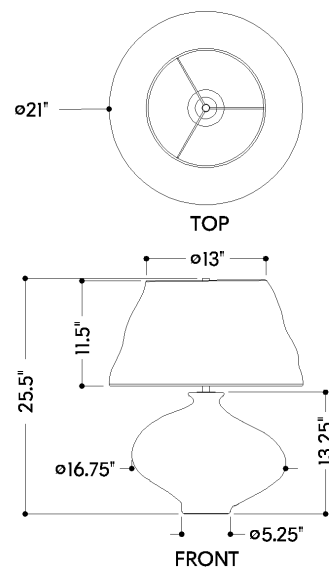

*Due to the one-of-a-kind nature of the medium, exact colors and patterns may vary slightly from the image shown.

FINISHES

PATINA BRASS

DIMENSIONS / SPECS

Height: 25.5"
Width/Diameter: 21"
Canopy/Backplate: 5.25"
Product Weight: 9.9lb
Canopy/Backplate Shape: Round
Sloped Ceiling Compatible: No
Living Finish: No
Uplight Only: No

Shade 1: Abaca
Shade 1 Finish: Natural
Shade 1 Top Width: 13"
Shade 1 Bottom L/W: 0" / 21"
Shade 1 Height: 11.5"

ELECTRICAL

Bulb 1
Bulb Included: No
Socket: E26 Medium Base
Bulb Type: A19
Max Wattage: 15
Bulb Quantity: 1
Cord Type: SPT-2 BLACK FABRIC
Switch Type: ON/OFF SWITCH ON SOCKET
Gem Box Required (2"x3"): No
Dark Sky: No

SHIPPING

Carton 1: 27" x 26" x 26"
Carton 1 Weight: 24lb
Shipping Method: Ground
Country of Origin: PH

HUDSON VALLEY
LIGHTING GROUP