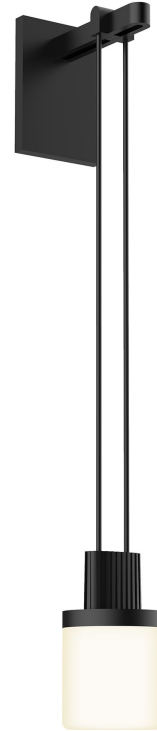

SUSPENDERS®

Power bars are suspended at right angles to each other, connected by perpendicular Power Bar Hangers. Zig Zag arrangements can be used to form a linear pattern, or combined and oriented to form a broad composition arrayed across the plane of an entire ceiling.

FINISHES

Satin Black

DIMENSIONS

Height: 15.75"
Width/Diameter: 2.25"
Product Weight: 3lb
Extension: 3.75"
Sloped Ceiling Compatible: No
Living Finish: No
Uplight Only: No

Shade

ELECTRICAL

Bulb 1

Bulb Included: No
Max Wattage: 3
Bulb Quantity: 1
Dimmer Type: ELV
Gem Box Required (2"x3"): No
Dark Sky: No
CRI: 90
Color Temp.: 3000k
Lumens: 0
Title 24: No
Field Serviceable: No