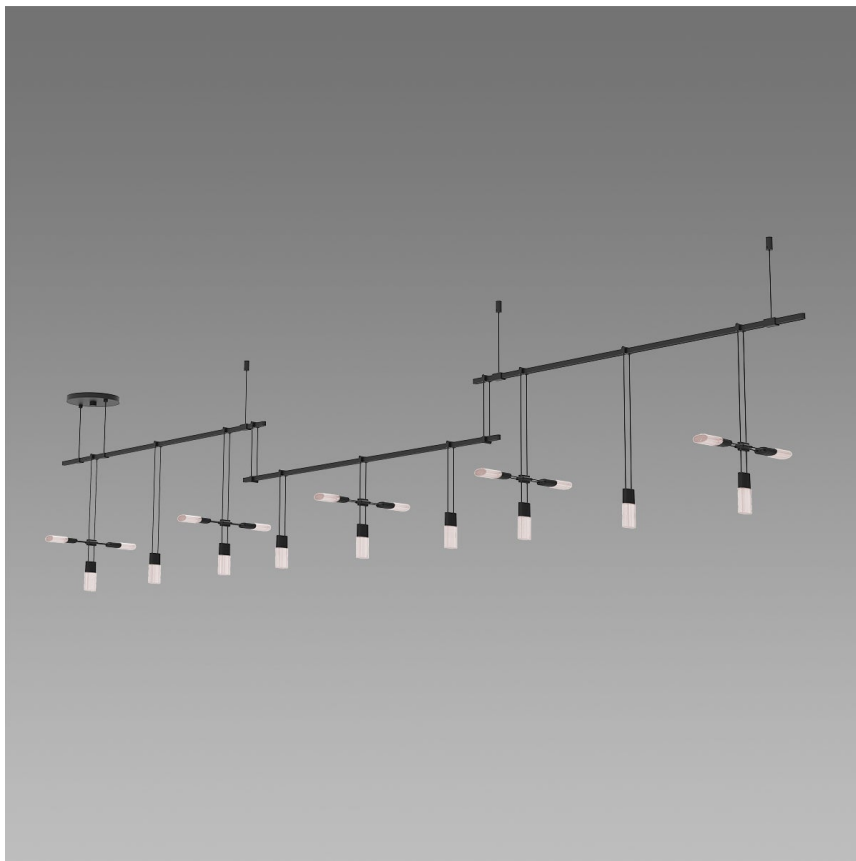

SUSPENDERS®

Power bars are suspended at right angles to each other, connected by perpendicular Power Bar Hangers. Zig Zag arrangements can be used to form a linear pattern, or combined and oriented to form a broad composition arrayed across the plane of an entire ceiling.

FINISHES

Satin Black

DIMENSIONS

Height: 15"

Width/Diameter: 102"

Length: 11.25"

Minimum Height: 16"

Maximum Height: 34"

Hanging Type: 18" Adjustable Rod

Product Weight: 12lb

Sloped Ceiling Compatible: No

Living Finish: No

Uplight Only: No

Shade

ELECTRICAL

Bulb 1

Bulb Included: No

Max Wattage: 2

Bulb Quantity: 4

Dimmer Type: ELV

Gem Box Required (2"x3"): No

Dark Sky: No

CRI: 90

Color Temp.: 3000k

Lumens: 0

Title 24: No

Field Serviceable: No

SHIPPING

Carton 1: 0" x 0" x 0"

Carton 1 Weight: 0lb

Shipping Method: Ground

Country of Origin: