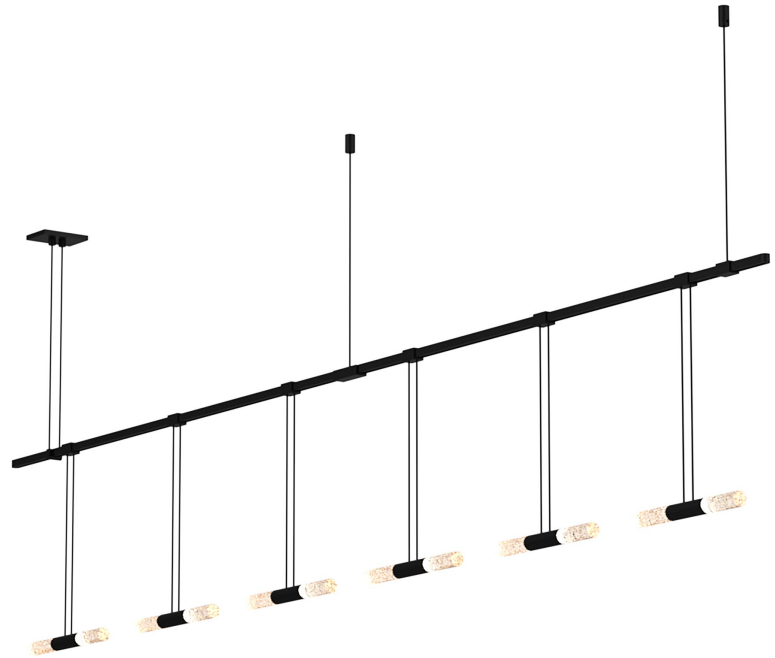

SUSPENDERS®

Power bars are suspended at right angles to each other, connected by perpendicular Power Bar Hangers. Zig Zag arrangements can be used to form a linear pattern, or combined and oriented to form a broad composition arrayed across the plane of an entire ceiling.

FINISHES

Satin Black

DIMENSIONS

Height: 13"
Width/Diameter: 73"
Length: 0.75"
Minimum Height: 14"
Maximum Height: 86"
Hanging Type: 6' Adjustable Cord/Cable
Product Weight: 16lb
Sloped Ceiling Compatible: No
Living Finish: No
Uplight Only: No

Shade

ELECTRICAL

Bulb 1

Bulb Included: No
Max Wattage: 4
Bulb Quantity: 6
Dimmer Type: ELV
Gem Box Required (2"x3"): No
Dark Sky: No
CRI: 90
Color Temp.: 3000k
Lumens: 0
Title 24: No
Field Serviceable: No