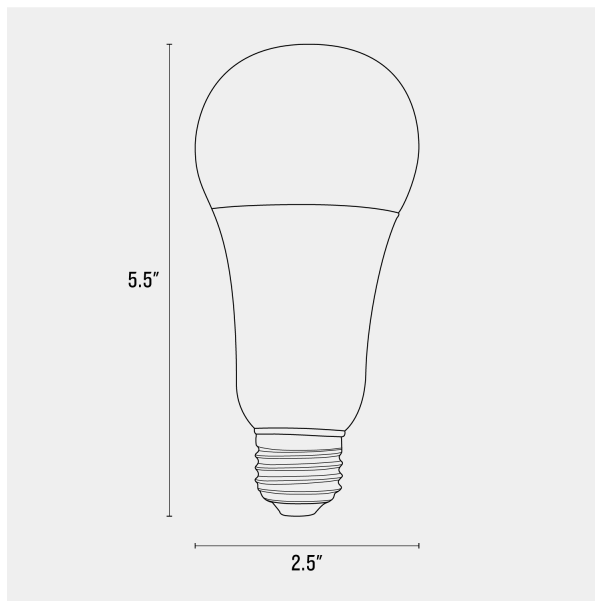

SHIPPING

Carton 1: 6" x 4" x 4"
Carton 1 Weight: 1lb
Shipping Method: Ground
Country of Origin: