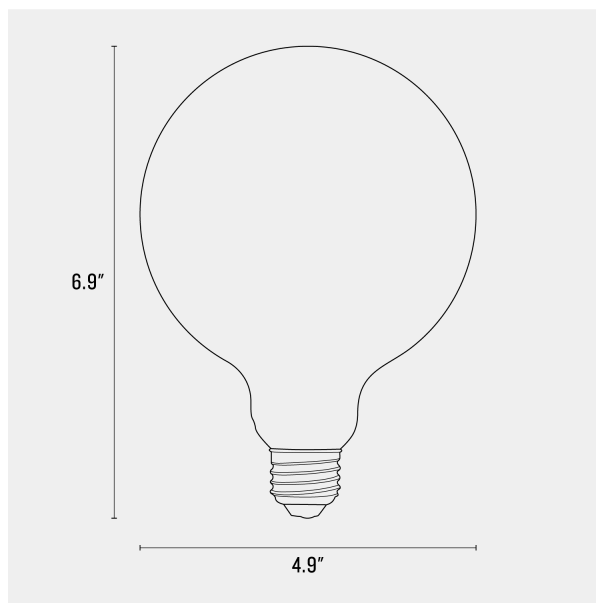

BULBS

SH118839

FINISHES

WHITE

DIMENSIONS / SPECS

Height: 7"
Width/Diameter: 5"
Product Weight: 1lb
Sloped Ceiling Compatible: No
Living Finish: No
Uplight Only: No

ELECTRICAL

Bulb 1
Bulb Included: No
Socket: E26 Medium Base
Max Wattage: 6
Bulb Quantity: 1
Dimmer Type: ELV
Gem Box Required (2"x3"): No
Dark Sky: No
CRI: 95
Color Temp.: 2700k
Lumens: 550
Title 24: No
Field Serviceable: No

SHIPPING

Carton 1: 8" x 2" x 2"
Carton 1 Weight: 0lb
Shipping Method: Ground
Country of Origin:

SCHOOLHOUSE