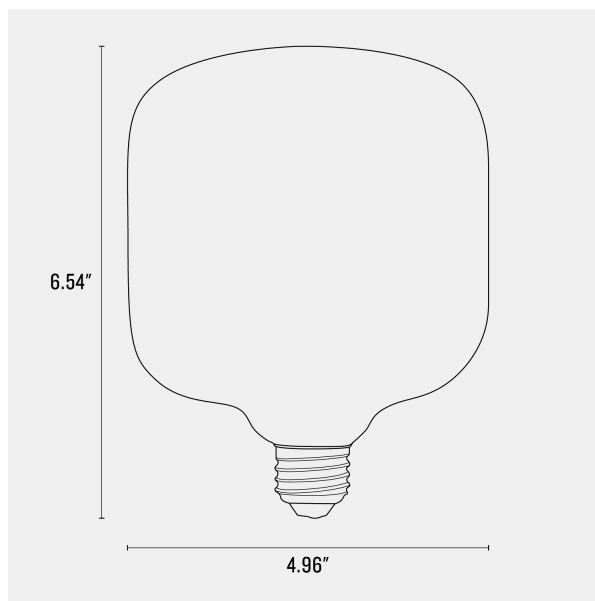

BULBS

SH118840

FINISHES

WHITE

DIMENSIONS / SPECS

Height: 6.5"
Width/Diameter: 5"
Product Weight: 1lb
Sloped Ceiling Compatible: No
Living Finish: No
Uplight Only: No

Shade 1: {{EMPTY}}

ELECTRICAL

Bulb 1

Bulb Included: No
Socket: E26 Medium Base
Max Wattage: 6
Bulb Quantity: 1
Dimmer Type: ELV
Gem Box Required (2"x3"): No
Dark Sky: No
CRI: 95
Color Temp.: 2700k
Lumens: 550
Title 24: No
Field Serviceable: No

SHIPPING

Carton 1: 8" x 6" x 6"
Carton 1 Weight: 1lb
Shipping Method: Ground
Country of Origin:

SCHOOLHOUSE