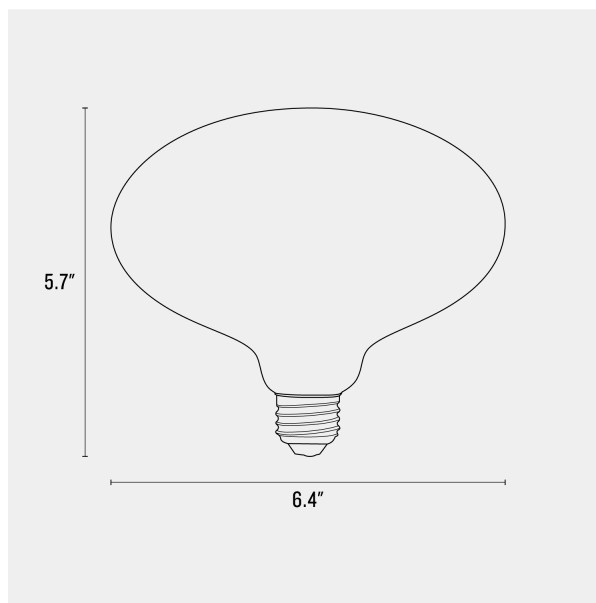

BULBS

SH118841

FINISHES

WHITE

DIMENSIONS / SPECS

Height: 5.75"
Width/Diameter: 6.5"
Product Weight: 1lb
Sloped Ceiling Compatible: No
Living Finish: No
Uplight Only: No

ELECTRICAL

Bulb 1
Bulb Included: No
Socket: E26 Medium Base
Max Wattage: 6
Bulb Quantity: 1
Gem Box Required (2"x3"): No
Dark Sky: No
CRI: 95
Color Temp.: 2700k
Lumens: 550
Title 24: No
Field Serviceable: No

SHIPPING

Carton 1: 7" x 7" x 7"
Carton 1 Weight: 1lb
Shipping Method: Ground
Country of Origin:

SCHOOLHOUSE