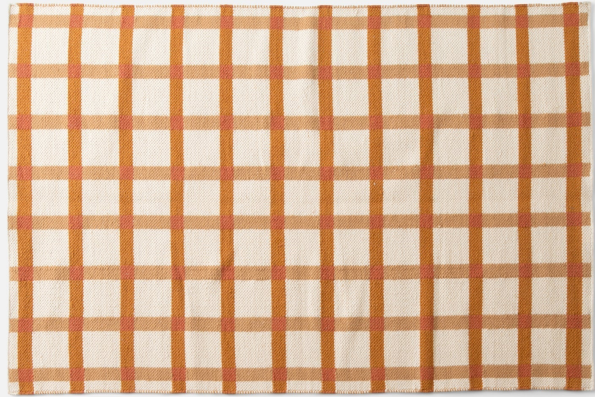

PLAID WOOL

SH119603-BU

FINISHES

Butterscotch

DIMENSIONS / SPECS

Height: 0.5"

Width/Diameter: 48"

Length: 72"

Product Weight: 13lb

Rug Size: 4x6

Rug Construction: Flatweave

Pile Height: 0.5"

SHIPPING

Carton 1: 8" x 8" x 74"

Carton 1 Weight: 9lb

Shipping Method: Truck Only

Country of Origin:

SCHOOLHOUSE