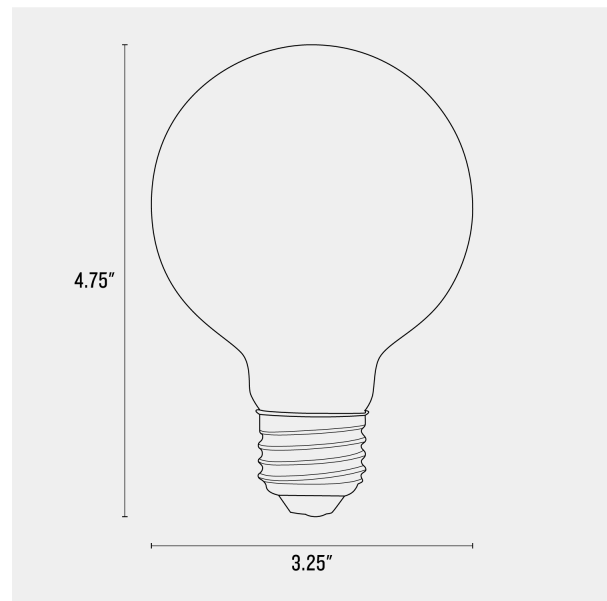

BULBS

SH119737

FINISHES

WHITE

DIMENSIONS / SPECS

Height: 4.75"
Width/Diameter: 3.25"
Product Weight: 1lb
Sloped Ceiling Compatible: No
Living Finish: No
Uplight Only: No

ELECTRICAL

Bulb 1
Bulb Included: No
Socket: E26 Medium Base
Max Wattage: 6
Bulb Quantity: 1
Gem Box Required (2"x3"): No
Dark Sky: No
CRI: 80
Color Temp.: 2700k
Lumens: 500
Title 24: No
Field Serviceable: No

SHIPPING

Carton 1: 5" x 3" x 3"
Carton 1 Weight: 0lb
Shipping Method: Ground
Country of Origin: PH

SCHOOLHOUSE