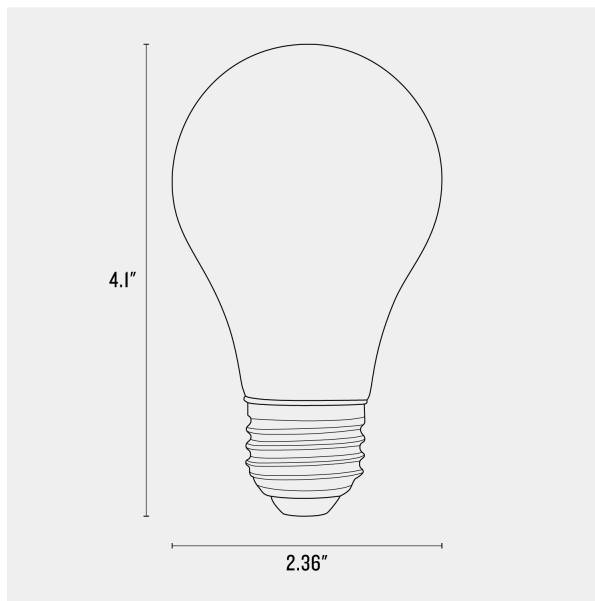

BULBS

SH121547

FINISHES

Opal

DIMENSIONS / SPECS

Height: 4.25"
Width/Diameter: 2.5"
Product Weight: 1lb
Sloped Ceiling Compatible: No
Living Finish: No
Uplight Only: No

ELECTRICAL

Bulb 1
Bulb Included: No
Socket: E26 Medium Base
Max Wattage: 8.5
Bulb Quantity: 1
Dimmer Type: ELV, TRIAC
Gem Box Required (2"x3"): No
Dark Sky: No
CRI: 80
Color Temp.: 2700k
Lumens: 1100
Title 24: No
Field Serviceable: No

SHIPPING

Carton 1: 5" x 3" x 3"
Carton 1 Weight: 0lb
Shipping Method: Ground
Country of Origin:

SCHOOLHOUSE