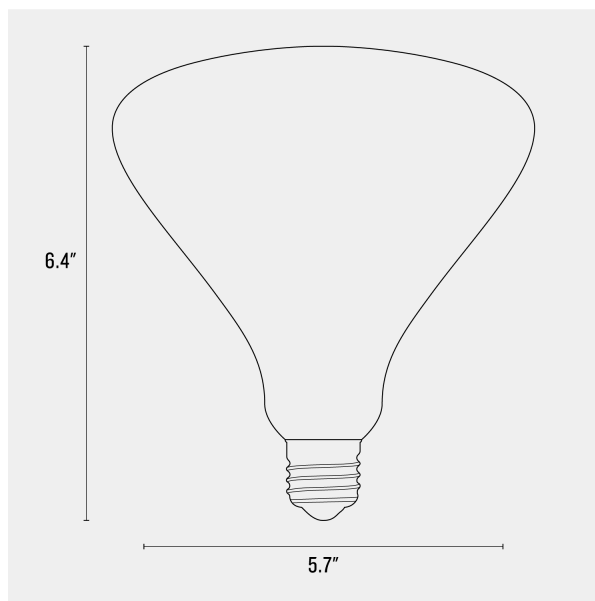

BULBS

SH122449

FINISHES

WHITE

DIMENSIONS / SPECS

Height: 5.75"
Width/Diameter: 6.25"
Product Weight: 1lb
Sloped Ceiling Compatible: No
Living Finish: No
Uplight Only: No

Shade 1: {{EMPTY}}

ELECTRICAL

Bulb 1

Bulb Included: No
Socket: E26 Medium Base
Max Wattage: 6
Bulb Quantity: 1
Gem Box Required (2"x3"): No
Dark Sky: No
CRI: 95
Color Temp.: 2700k
Lumens: 550
Title 24: No
Field Serviceable: No

SHIPPING

Carton 1: 7" x 6" x 6"
Carton 1 Weight: 1lb
Shipping Method: Ground
Country of Origin:

SCHOOLHOUSE