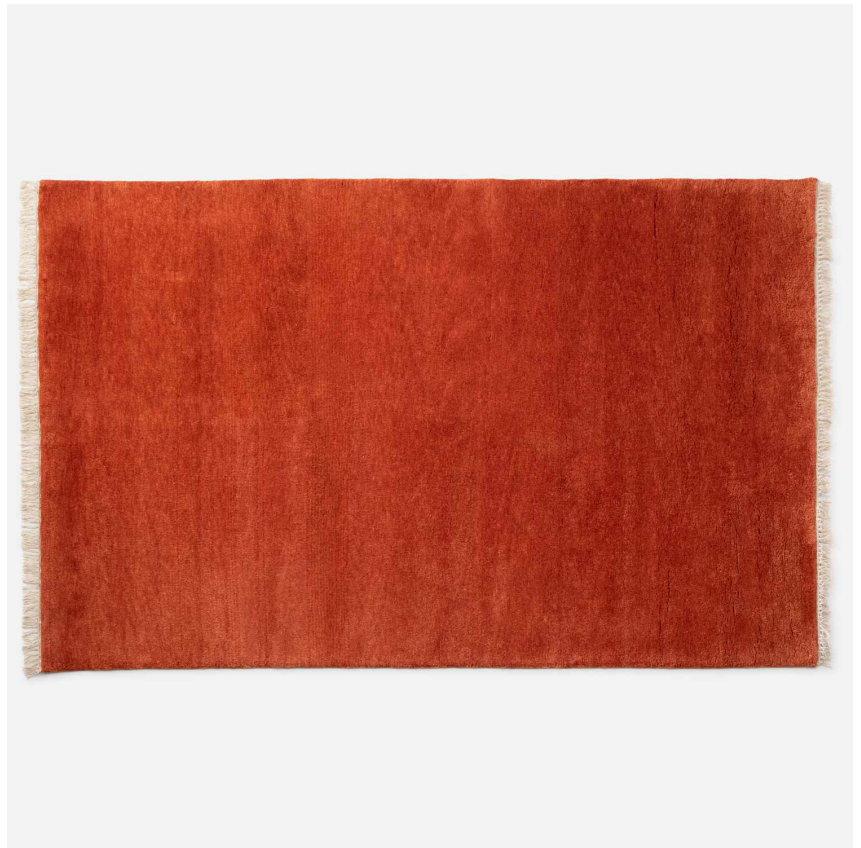

MESA

SH122829-PPA

FINISHES

Paprika

DIMENSIONS / SPECS

Width/Diameter: 96"
Length: 120"
Product Weight: 70lb
Rug Size: 8x10
Rug Construction: Hand-Knotted
Pile Height: 0.75"

SHIPPING

Carton 1: 0" x 0" x 0"
Carton 1 Weight: 0lb
Shipping Method: Ground
Country of Origin: