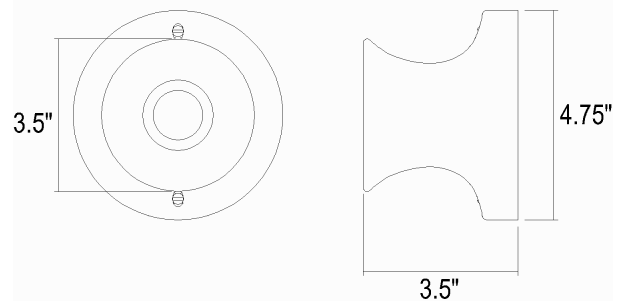

ALABAX

SH125663-BK

FINISHES

BLACK

DIMENSIONS / SPECS

Height: 6.25"
Width/Diameter: 4.75"
Canopy/Backplate: 4.75"
Product Weight: 2lb
Top to Center: 2.5"
Canopy/Backplate Shape: Round
Sloped Ceiling Compatible: Yes
Living Finish: No
Uplight Only: No

ELECTRICAL

Bulb 1
Bulb Included: No
Socket: E26 Medium Base
Bulb Type: G25
Max Wattage: 15
Bulb Quantity: 1
Wire Length: 7"
Cord Type: B & W TEFLON W/ COPPER
GROUND WIRE
Gem Box Required (2"x3"): No
Dark Sky: No

SHIPPING

Carton 1: 1" x 1" x 1"
Carton 1 Weight: 1lb
Shipping Method: Ground
Country of Origin:

Image
Coming Soon

SCHOOLHOUSE