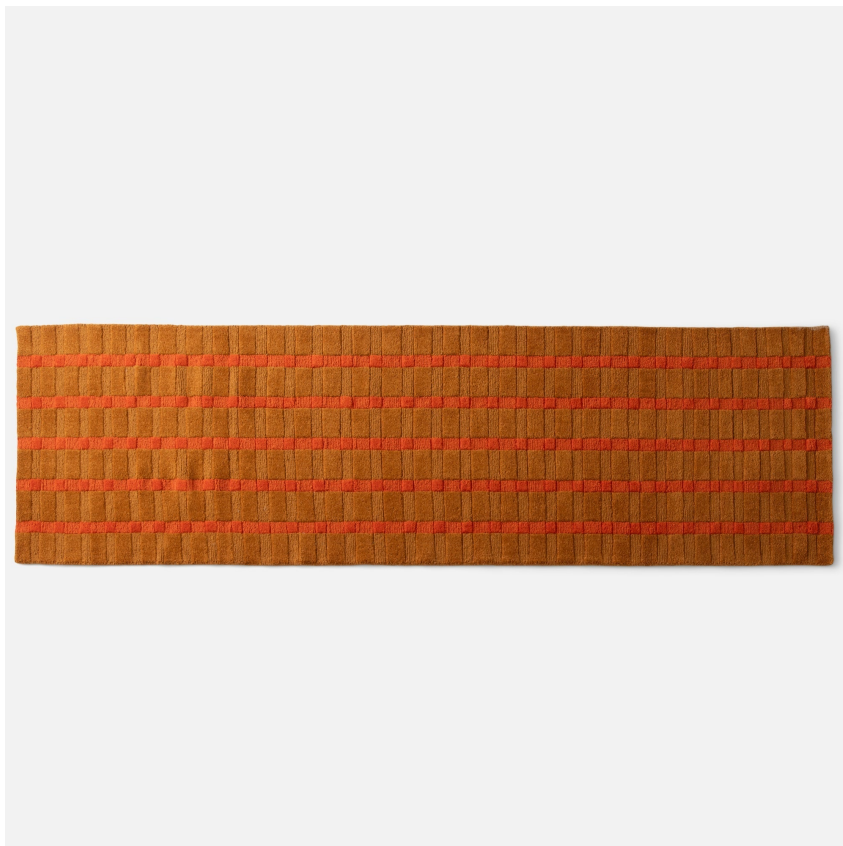

ASHLAR

SH126041-BW

FINISHES

Brown

DIMENSIONS / SPECS

Width/Diameter: 30"

Length: 96"

Product Weight: 13lb

Rug Size: Runner

Rug Construction: Handwoven

Pile Height: 0.5"

SHIPPING

Carton 1: 9" x 9" x 32"

Carton 1 Weight: 15lb

Shipping Method: Ground

Country of Origin: