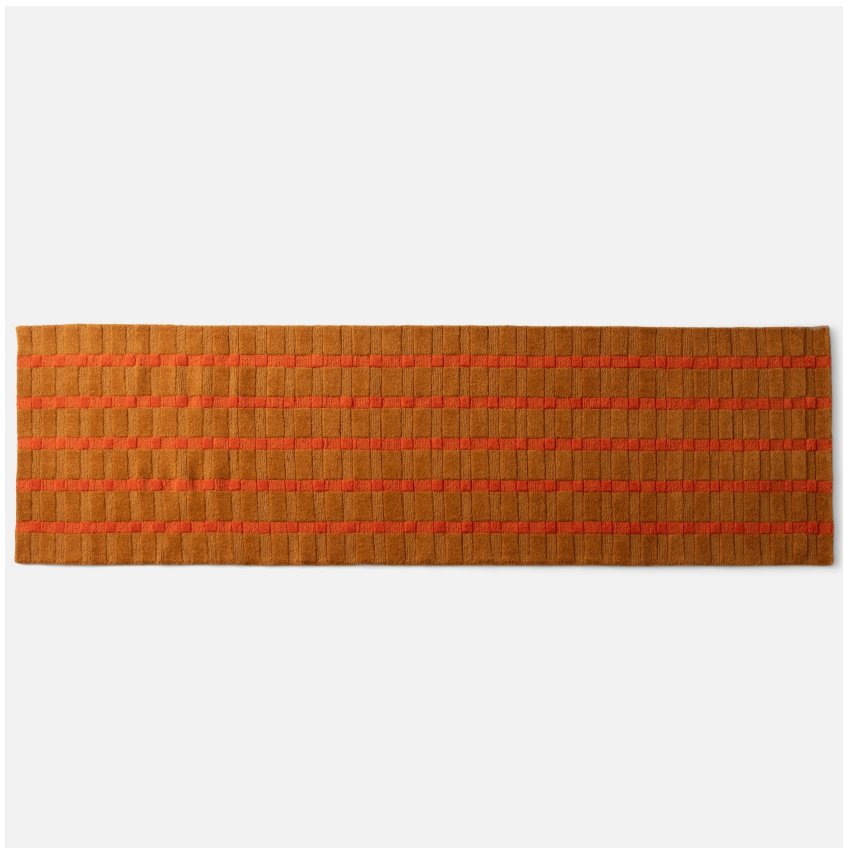

ASHLAR

SH126041-BW

FINISHES

Brown

DIMENSIONS / SPECS

Width/Diameter: 30"

Length: 96"

Product Weight: 15lb

Rug Size: Runner

Rug Construction: Handwoven

Pile Height: 0.5"

SHIPPING

Carton 1: 9" x 9" x 32"

Carton 1 Weight: 15lb

Shipping Method: Ground

Country of Origin: