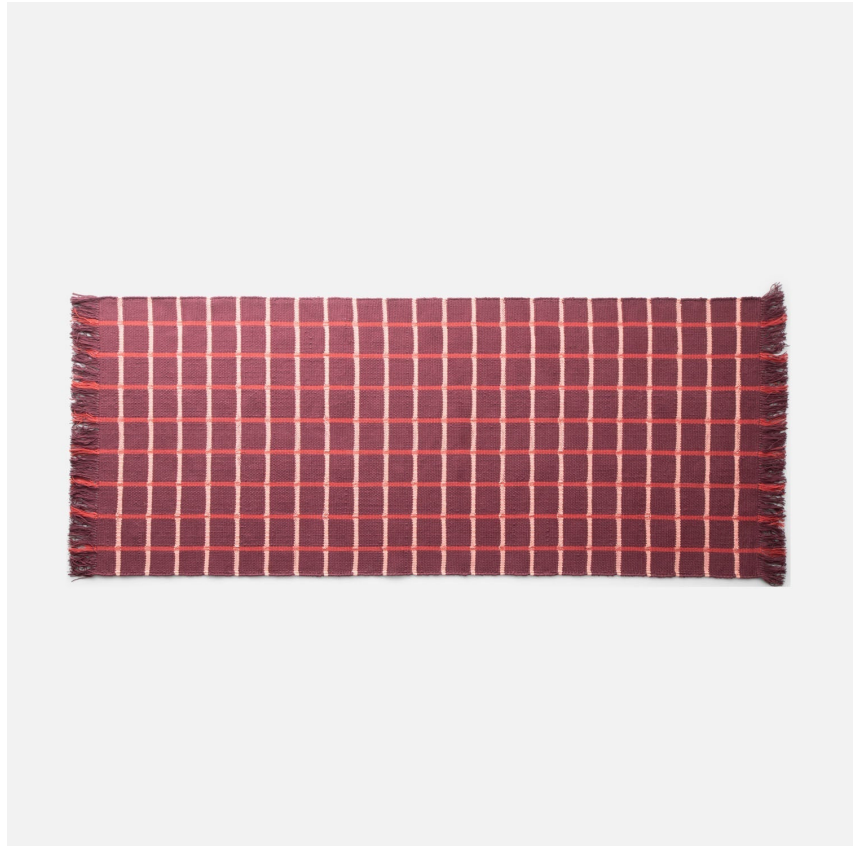

GRID COTTON

SH127270-RD

FINISHES

Red

DIMENSIONS / SPECS

Width/Diameter: 30"
Length: 72"
Product Weight: 5lb
Rug Size: Runner
Rug Construction: Flatweave
Pile Height: 0.25"

SHIPPING

Carton 1: 5" x 31" x 5"
Carton 1 Weight: 5lb
Shipping Method: Ground
Country of Origin: