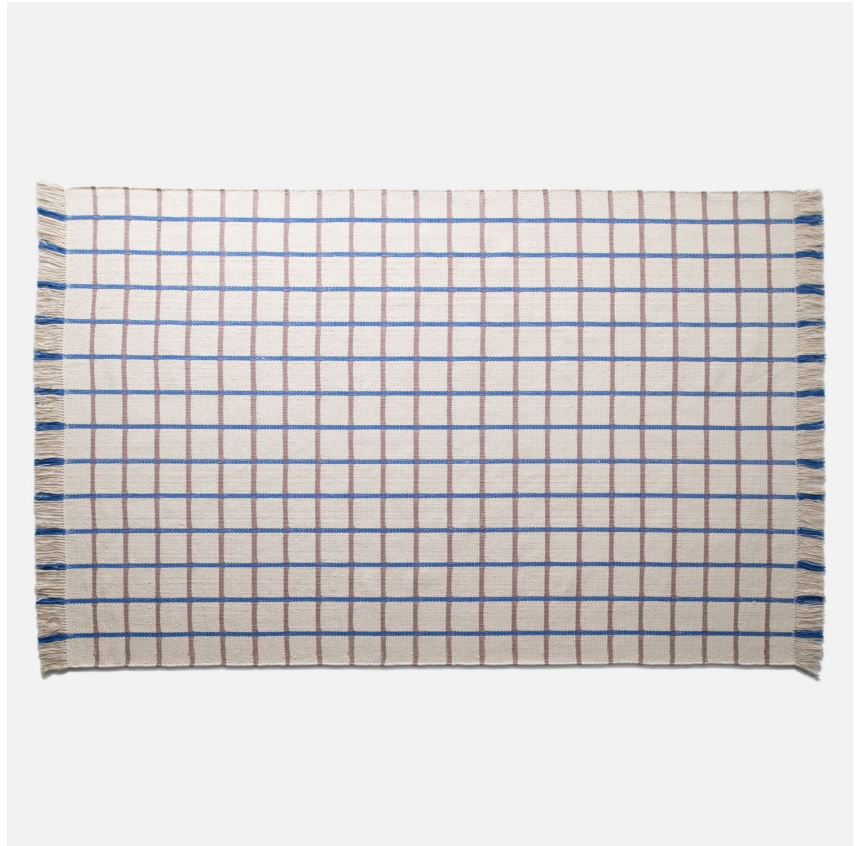

GRID COTTON

SH127344-NA/CT

FINISHES

Natural w/ Cobalt

DIMENSIONS / SPECS

Width/Diameter: 48"
Length: 72"
Product Weight: 2lb
Rug Size: 4x6
Rug Construction: Flatweave
Pile Height: 0.25"

SHIPPING

Carton 1: 1" x 1" x 1"
Carton 1 Weight: 1lb
Shipping Method: Ground
Country of Origin: