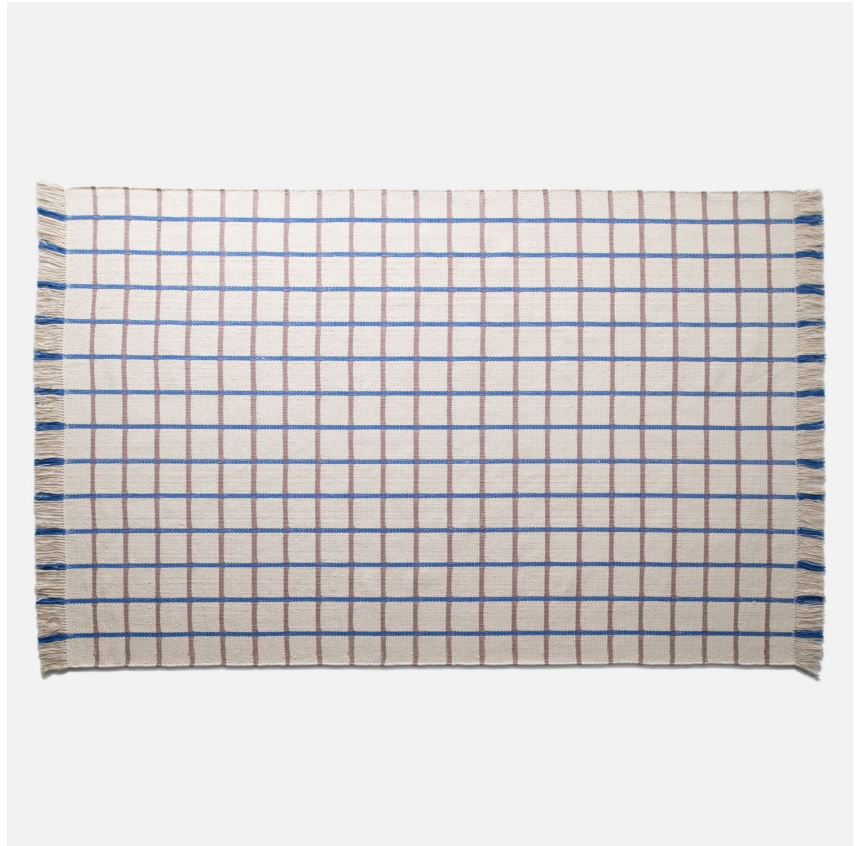

GRID COTTON

SH127346-NA/CT

FINISHES

Natural w/ Cobalt

DIMENSIONS / SPECS

Width/Diameter: 72"
Length: 108"
Product Weight: 20lb
Rug Size: 6x9
Rug Construction: Flatweave
Pile Height: 0.25"

SHIPPING

Carton 1: 1" x 1" x 1"
Carton 1 Weight: 1lb
Shipping Method: Ground
Country of Origin: