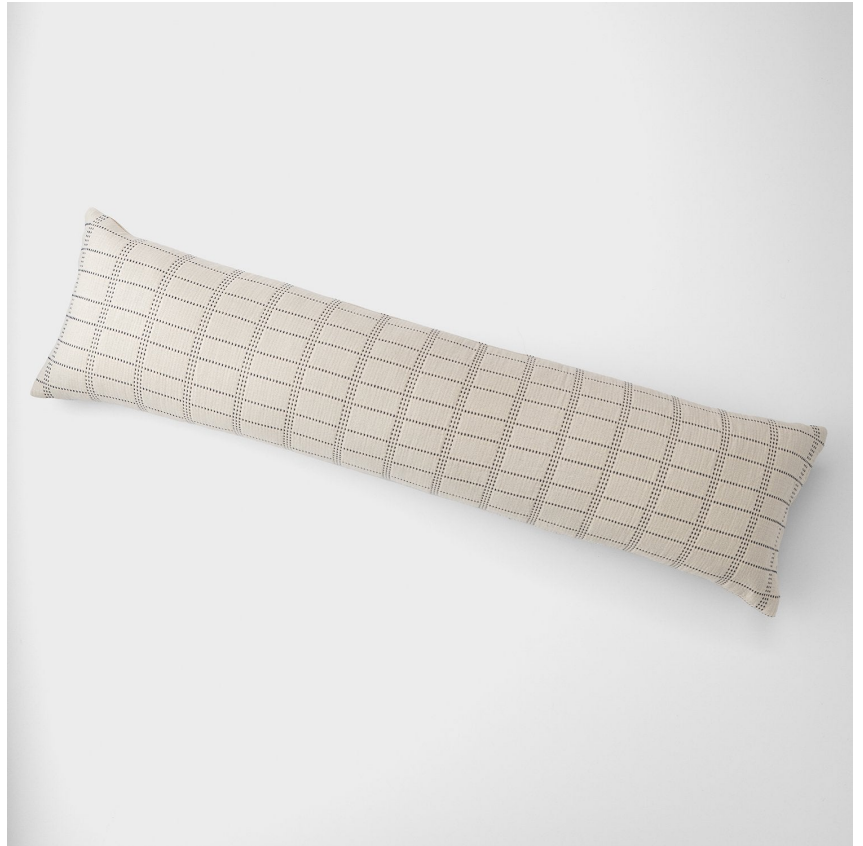

GRID STITCH

SH128078-IV

FINISHES

Ivory

DIMENSIONS / SPECS

Height: 1"

Width/Diameter: 12"

Length: 48"

Product Weight: 1lb

Machine Washable: Yes

SHIPPING

Carton 1: 11" x 9" x 0"

Carton 1 Weight: 0lb

Shipping Method: Ground

Country of Origin:

SCHOOLHOUSE