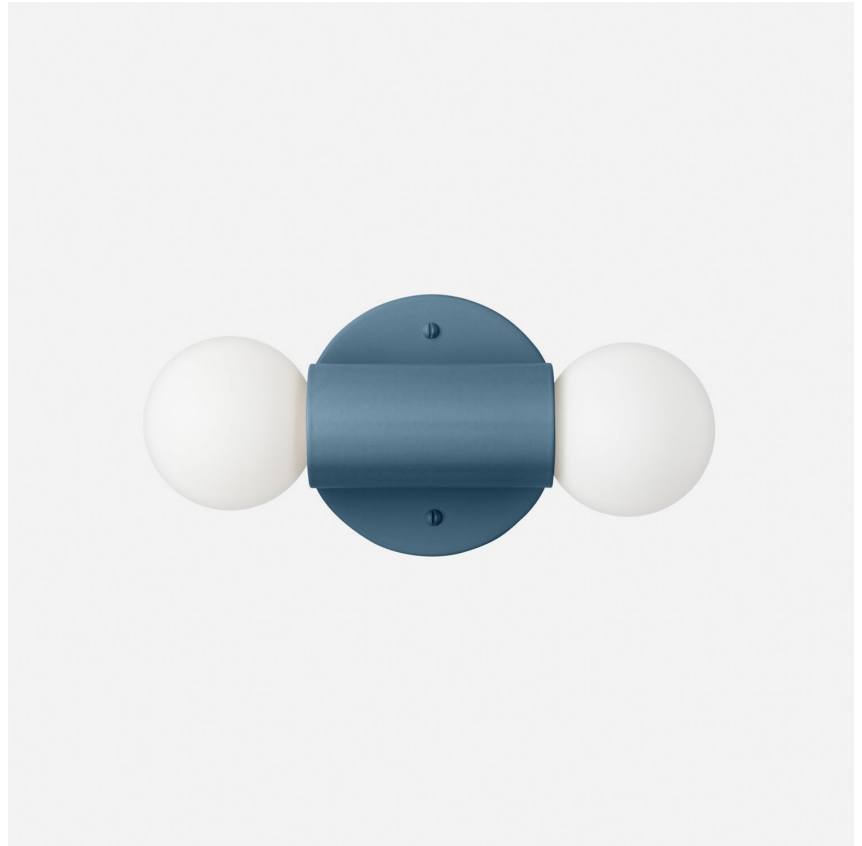

CYLINDER

SH134580-PL-ST

FINISHES

Pool Safin

DIMENSIONS / SPECS

Height: 10.5"
Width/Diameter: 5"
Canopy/Backplate: 5"
Product Weight: 2lb
Extension: 4.25"
Top to Center: 5.25"
Canopy/Backplate Shape: Round
Sloped Ceiling Compatible: No
Living Finish: Yes
Uplight Only: No

Shade 1: {{EMPTY}}

ELECTRICAL

Bulb 1

Bulb Included: No
Socket: E26 Medium Base
Bulb Type: G25
Max Wattage: 15
Bulb Quantity: 2
Wire Length: 7"
Cord Type: B & W TEFLON W/ COPPER
GROUND WIRE
Gem Box Required (2"x3"): No
Dark Sky: No