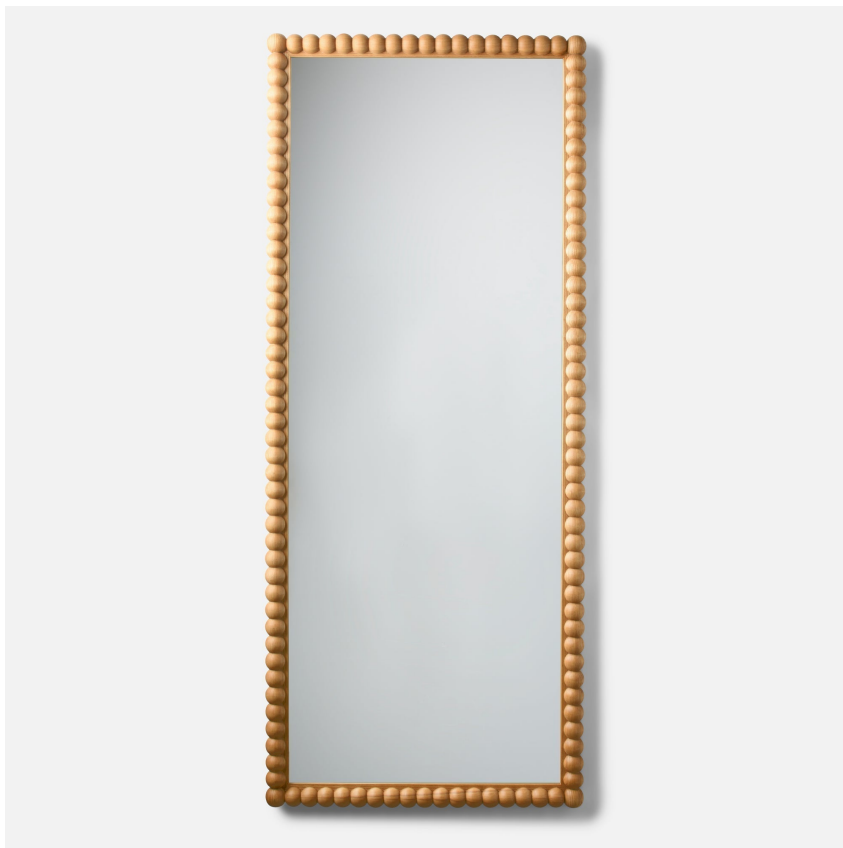

BOBBIN

SH136133-ASH

FINISHES

Ash

DIMENSIONS / SPECS

Height: 68"

Width/Diameter: 5"

Length: 28"

Product Weight: 60lb

Extension: 2.5"

Weight Capacity: 10lb

Center-to-Center: 5.25"

Pull Length: 1.25"

# of Hooks: 5

Mount Type: Testing

SHIPPING

Carton 1: 36" x 28" x 6"

Carton 1 Weight: 0lb

Shipping Method: Ground

Country of Origin:

SCHOOLHOUSE