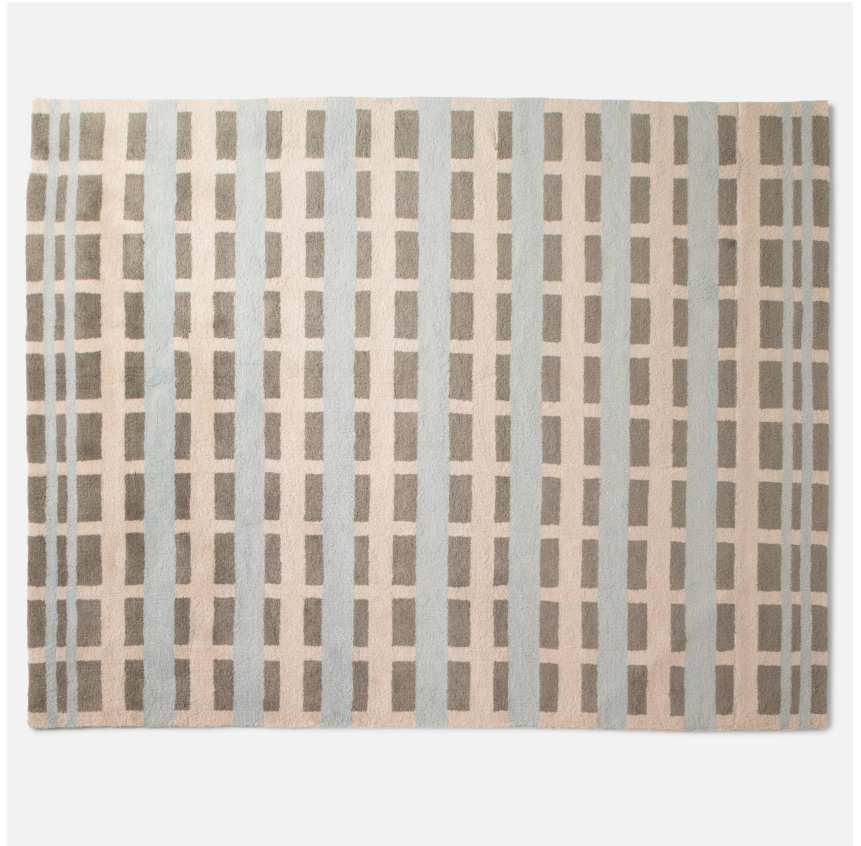

NETWORK

SH136850-BL

FINISHES

Blue

DIMENSIONS / SPECS

Width/Diameter: 96"
Length: 120"
Product Weight: 53lb
Rug Size: 8x10
Rug Construction: Hand-Loomed
Pile Height: 1.5"

SHIPPING

Carton 1: 100" x 12" x 12"
Carton 1 Weight: 50lb
Shipping Method: Truck Only
Country of Origin: