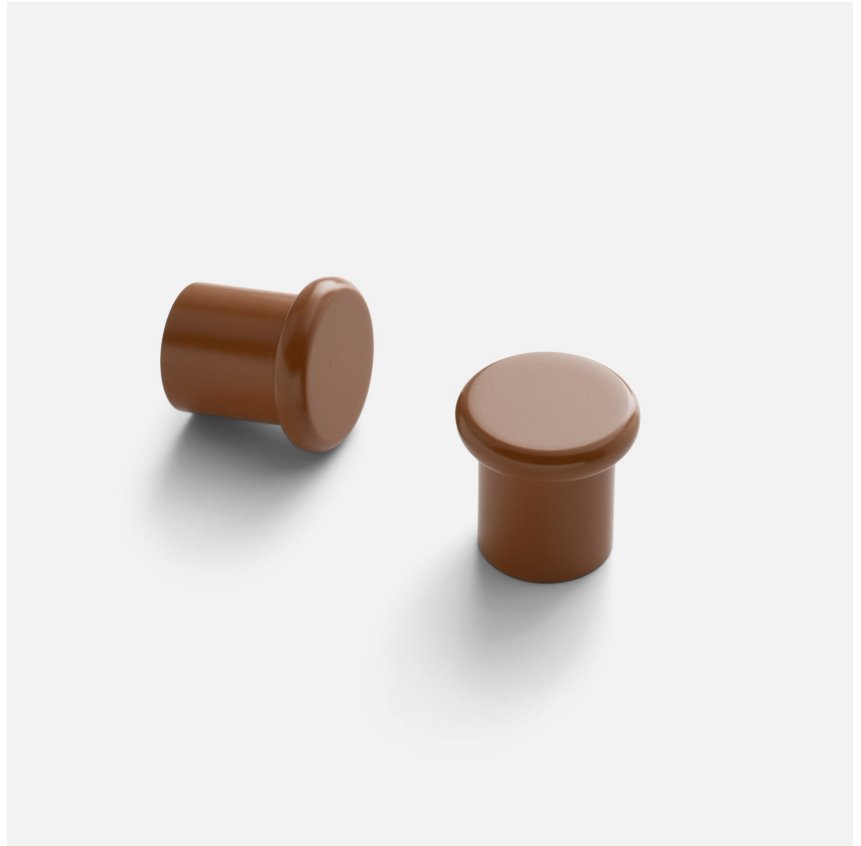

REMY

SH142764-BU-ST

FINISHES

Butterscotch Satin

DIMENSIONS / SPECS

Height: 1"

Width/Diameter: 1"

Length: 1"

Product Weight: 1lb

SHIPPING

Carton 1: 0" x 0" x 0"

Carton 1 Weight: 0lb

Shipping Method: Ground

Country of Origin:

SCHOOLHOUSE