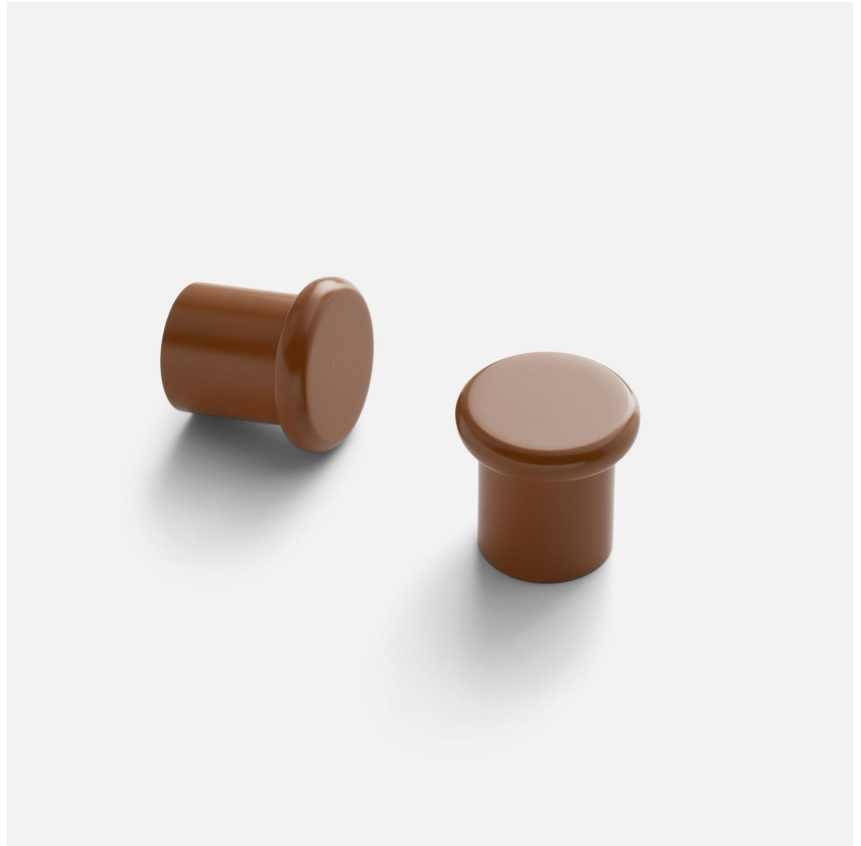

REMY

SH142764-BU-ST

FINISHES

Butterscotch Satin

DIMENSIONS / SPECS

Height: 1"

Width/Diameter: 1"

Product Weight: 1lb

Extension: 1"

Knob Size: 1"

SHIPPING

Carton 1: 0" x 0" x 0"

Carton 1 Weight: 0lb

Shipping Method: Ground

Country of Origin:

SCHOOLHOUSE