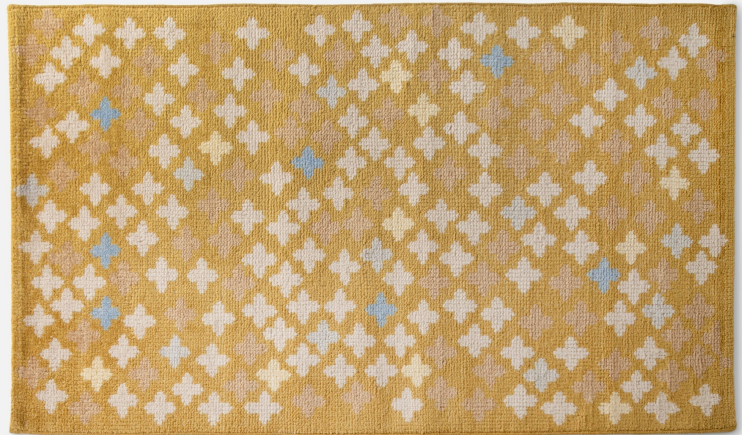

SUNDROP

SH143121-CHR

FINISHES

Chartreuse

DIMENSIONS / SPECS

Height: 0.75"

Width/Diameter: 36"

Length: 60"

Product Weight: 10lb

Rug Size: 3x5

Rug Construction: Hand-Knotted

Pile Height: 0.75"

SHIPPING

Carton 1: 1" x 1" x 1"

Carton 1 Weight: 1lb

Shipping Method: Ground

Country of Origin:

SCHOOLHOUSE