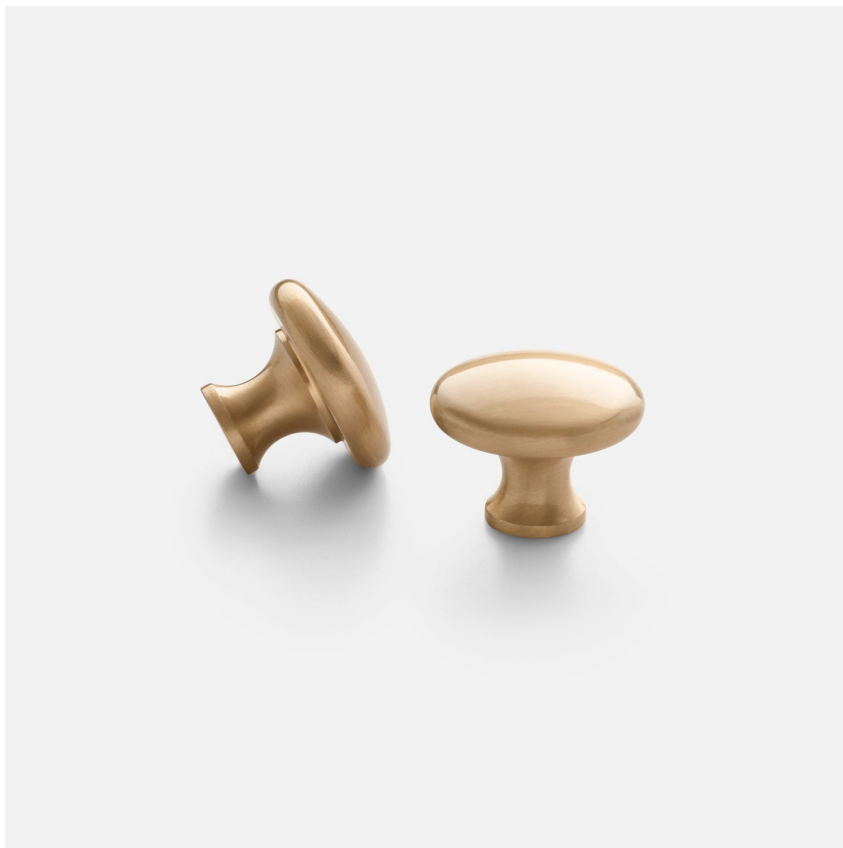

BELMONT

SH143942-NB

FINISHES

Natural Brass

DIMENSIONS / SPECS

Height: 1.5"

Width/Diameter: 3"

Length: 2.5"

Product Weight: 1lb

Center-to-Center: 2.5"

SHIPPING

Carton 1: 1" x 1" x 1"

Carton 1 Weight: 1lb

Shipping Method: Ground

Country of Origin:

SCHOOLHOUSE