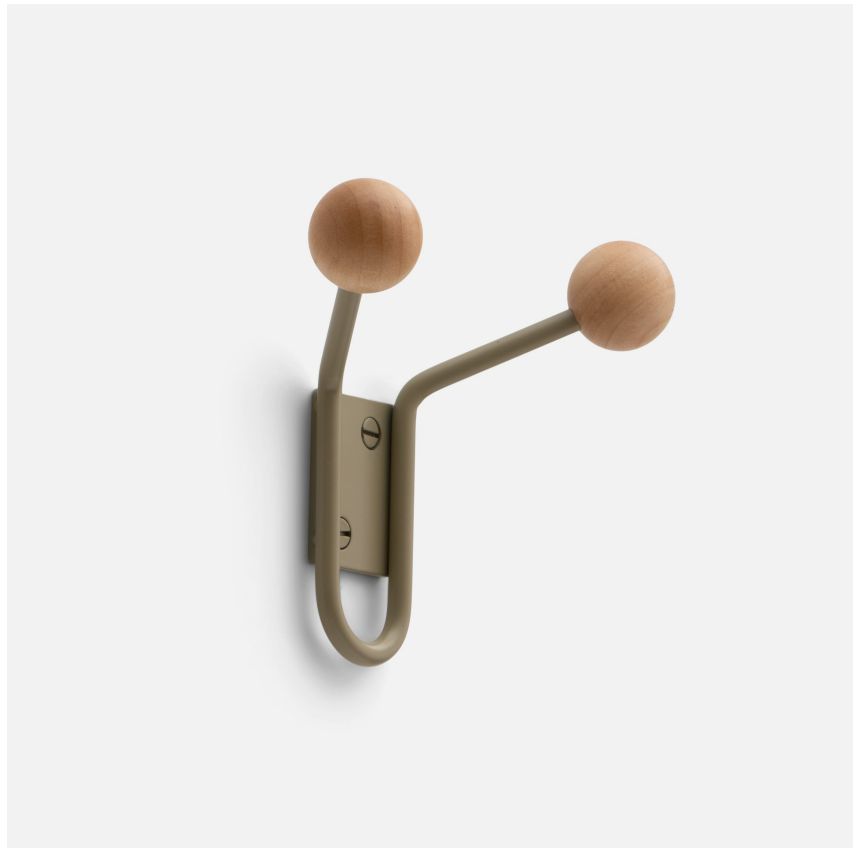

MOLLIE

SH146364-LN-ST

FINISHES

Lichen Satin

DIMENSIONS / SPECS

Height: 4.75"

Width/Diameter: 5.5"

Product Weight: 1lb

Extension: 2.5"

Weight Capacity: 20lb

# of Hooks: 2

SHIPPING

Carton 1: 6" x 3" x 5"

Carton 1 Weight: 0lb

Shipping Method: Ground

Country of Origin:

SCHOOLHOUSE