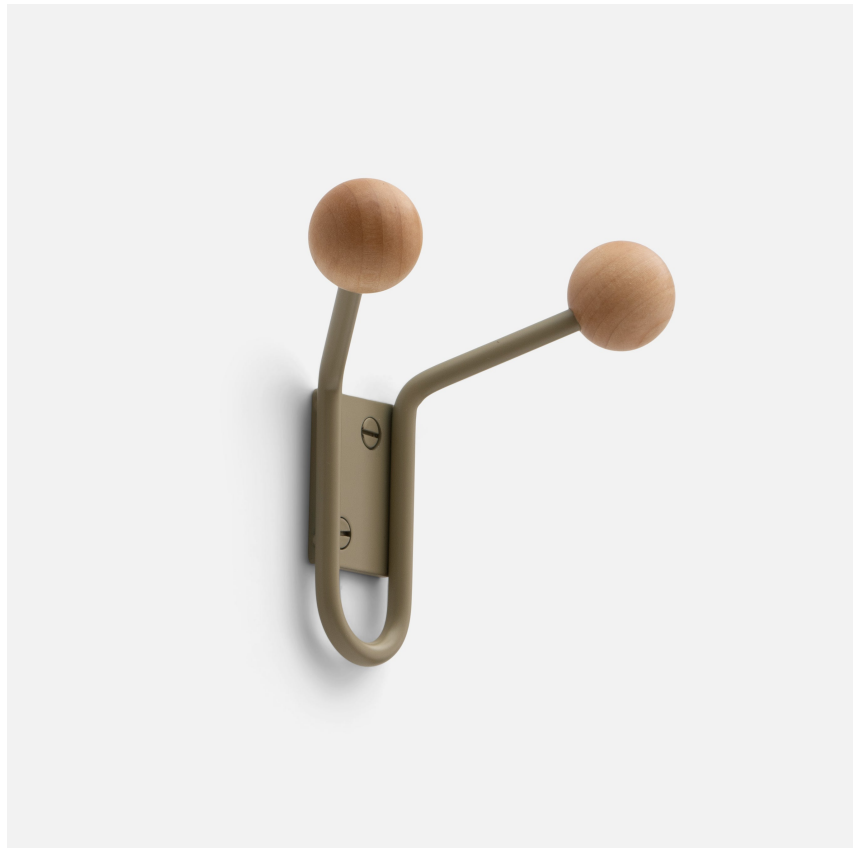

MOLLIE

SH146364-LN-ST

FINISHES

Lichen Satin

DIMENSIONS / SPECS

Height: 4.75"

Width/Diameter: 2.75"

Length: 6"

Product Weight: 1lb

of Hooks: 2

SHIPPING

Carton 1: 6" x 3" x 5"

Carton 1 Weight: 0lb

Shipping Method: Ground

Country of Origin:

SCHOOLHOUSE